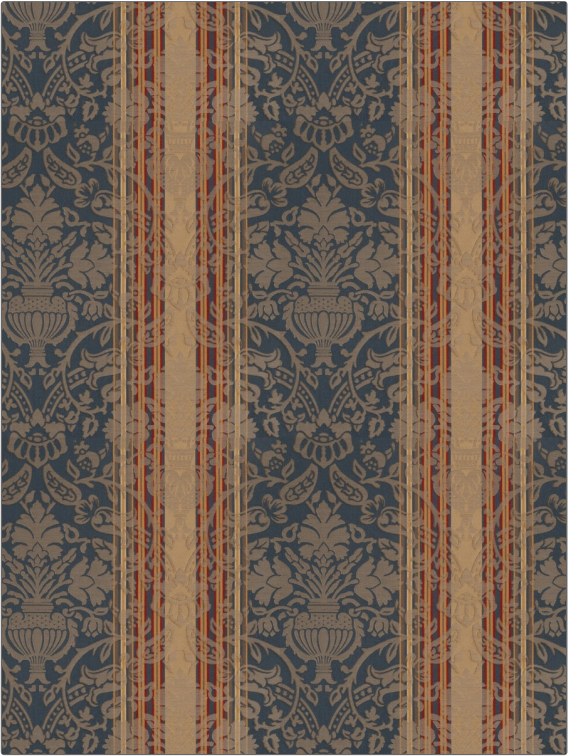

Fabric Product Details

PATTERN **Beaufort Imberline**  
COLOR **Sapphire**

BRAND **Stroheim** APPLICATION **Fabric**

USES **Bedding, Drapery, Multipurpose** CATEGORIES **Silk**

COLORS **Blue** SCALE **Large**

RAILOADED **Not Railroaded**

WIDTH	VERTICAL REPEAT	HORIZONTAL REPEAT	CONTENT
55.00 in (139.70 cm)	14.37 in (36.50 cm)	13.77 in (34.98 cm)	68% Silk, 32% Linen
BACKING	PRODUCT NUMBER	COUNTRY	CLEANING CODES
	5358401	India	S