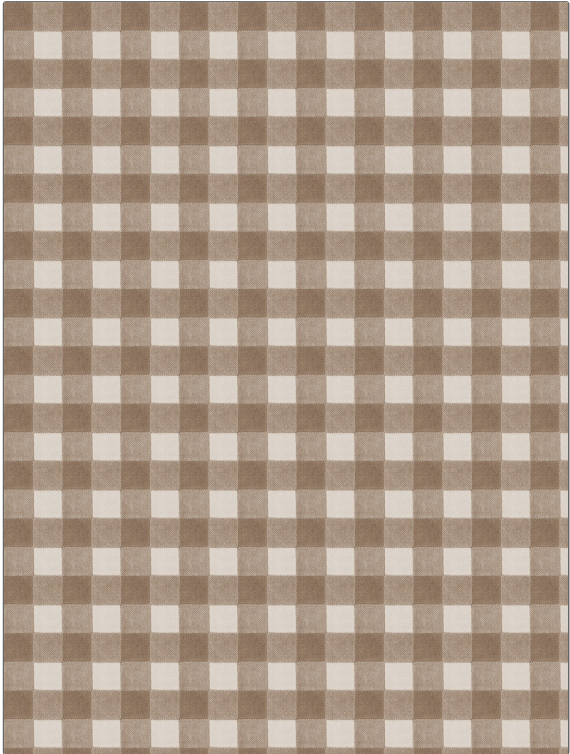

# Fabric Product Details

**PATTERN** **Beyaz Check**  
**COLOR** **Pebble**

<b>BRAND</b>	<b>APPLICATION</b>
<b>Stroheim</b>	<b>Fabric</b>
<b>USES</b>	<b>CATEGORIES</b>
<b>Bedding, Drapery, Multipurpose, Upholstery</b>	<b>Velvet / Grospoint</b>
<b>COLORS</b>	<b>DESIGN TYPES</b>
<b>Linen</b>	<b>Check / Plaid</b>
<b>SCALE</b>	<b>RAILROADED</b>
<b>Small</b>	<b>Not Railroaded</b>

<b>WIDTH</b>	<b>VERTICAL REPEAT</b>	<b>HORIZONTAL REPEAT</b>	<b>CONTENT</b>
<b>55.00 in (139.70 cm)</b>	<b>2.25 in (5.72 cm)</b>	<b>2.87 in (7.29 cm)</b>	<b>59% Viscose, 21% Polyester, 20% Cotton</b>
<b>BACKING</b>	<b>FIRE CODES</b>	<b>DOUBLE RUBS</b>	<b>PRODUCT NUMBER</b>
	<b>UFAC Class II</b>	<b>Exceeds 18,000 Double Rubs (Wyzenbeek Method)</b>	<b>5367701</b>
<b>COUNTRY</b>	<b>CLEANING CODES</b>		
<b>Belgium</b>	<b>S</b>		