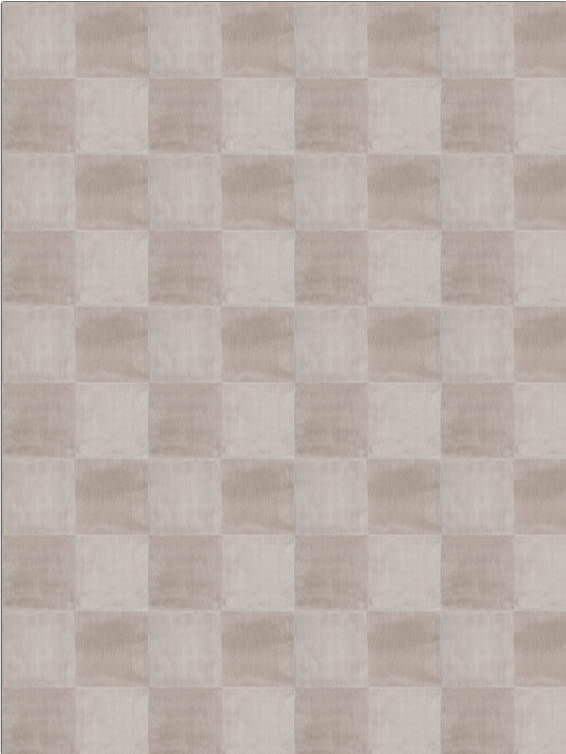

Fabric Product Details

PATTERN **Raschera Check**  
COLOR **Linen**

BRAND **Stroheim** APPLICATION **Fabric**

CATEGORIES **Wide Width, Sheer** COLORS **Grey**

DESIGN TYPES **Check / Plaid, Contemporary / Modern** SCALE **Medium**

RAILOADED **Railroaded**

WIDTH	VERTICAL REPEAT	HORIZONTAL REPEAT	CONTENT
<b>111.00 in (281.94 cm)</b>	<b>7.00 in (17.78 cm)</b>	<b>7.00 in (17.78 cm)</b>	<b>53% Linen, 42% Polyester, 5% Viscose</b>
BACKING	PRODUCT NUMBER	COUNTRY	CLEANING CODES
	<b>5368102</b>	<b>India</b>	<b>S</b>

ADDITIONAL PRODUCT NOTES  
**Shown Railroaded, Exclusive Pattern**