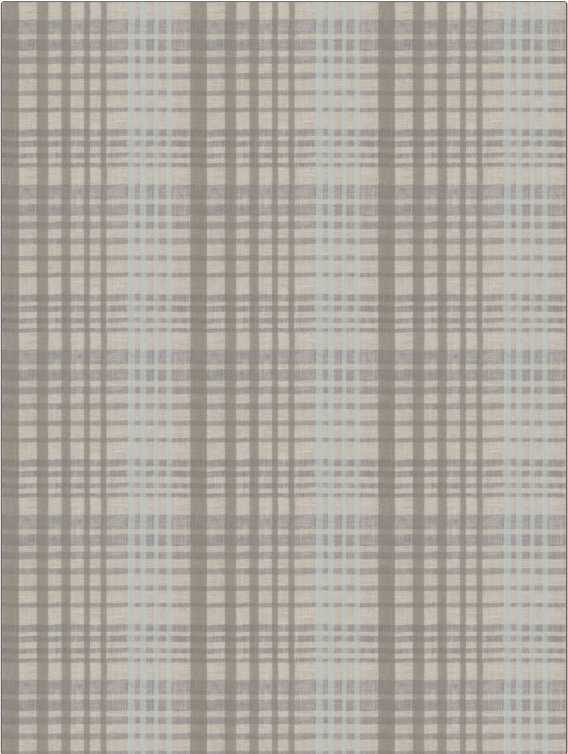

Fabric Product Details

PATTERN **Comte Plaid**
COLOR **Haze**

BRAND **Stroheim** APPLICATION **Fabric**

USES **Drapery** CATEGORIES **Wide Width, Sheer, Linen**

COLORS **Blue, Light Blue, Aqua / Teal** DESIGN TYPES **Check / Plaid**

SCALE **Medium** RAILROADED **Railroaded**

WIDTH	VERTICAL REPEAT	HORIZONTAL REPEAT	CONTENT
117.00 in (297.18 cm)	10.25 in (26.04 cm)	9.00 in (22.86 cm)	67% Linen, 26% Viscose, 7% Polyester
BACKING	PRODUCT NUMBER	COUNTRY	CLEANING CODES
	5405901	India	S

ADDITIONAL PRODUCT NOTES
Shown Railroaded, Exclusive Pattern