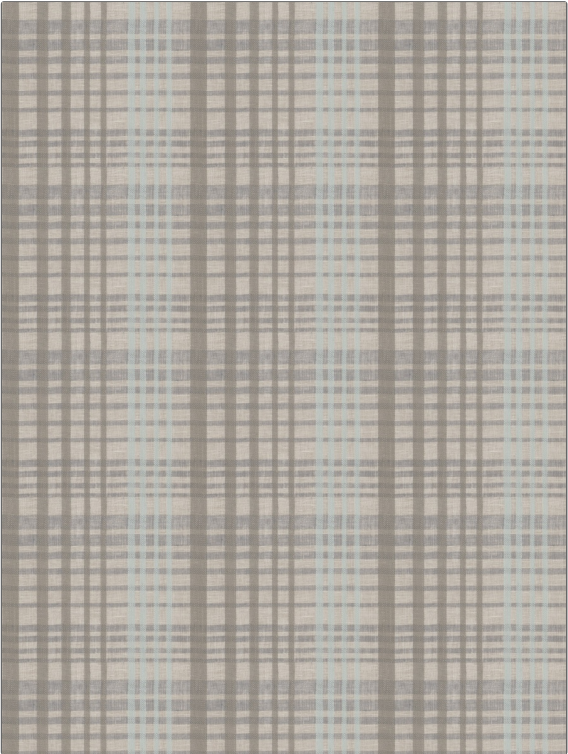

# Fabric Product Details

**PATTERN** Comte Plaid  
**COLOR** 01

<b>BRAND</b> Stroheim	<b>APPLICATION</b> Fabric
<b>USES</b> Drapery	<b>CATEGORIES</b> Wide Width, Sheer, Linen
<b>COLORS</b> Blue, Light Blue, Aqua / Teal	<b>DESIGN TYPES</b> Check / Plaid
<b>SCALE</b> Medium	<b>RAILROADED</b> Railroaded

<b>WIDTH</b> 117.00 in (297.18 cm)	<b>VERTICAL REPEAT</b> 10.25 in (26.04 cm)	<b>HORIZONTAL REPEAT</b> 9.00 in (22.86 cm)	<b>CONTENT</b> 67% Linen, 26% Viscose, 7% Polyester
<b>BACKING</b>	<b>PRODUCT NUMBER</b> 5406001	<b>COUNTRY</b> India	<b>CLEANING CODES</b> S

**ADDITIONAL PRODUCT NOTES**  
 Shown Railroaded, Exclusive Pattern