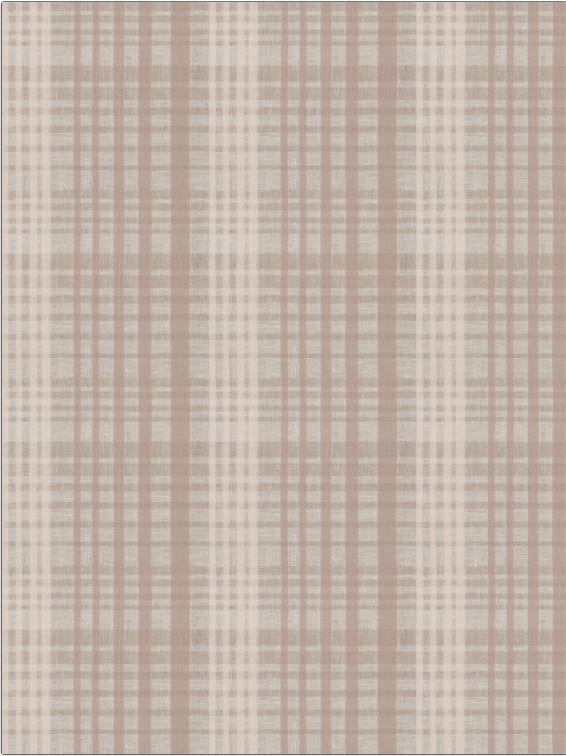

Fabric Product Details

PATTERN **Comte Plaid**
COLOR **02**

BRAND **Stroheim** APPLICATION **Fabric**

USES **Drapery** CATEGORIES **Wide Width, Sheer, Linen**

COLORS **Lavender / Purple, Linen** DESIGN TYPES **Check / Plaid**

SCALE **Medium** RAILOADED **Railroaded**

WIDTH	VERTICAL REPEAT	HORIZONTAL REPEAT	CONTENT
117.00 in (297.18 cm)	10.25 in (26.04 cm)	9.00 in (22.86 cm)	67% Linen, 26% Viscose, 7% Polyester
BACKING	PRODUCT NUMBER	COUNTRY	CLEANING CODES
	5406002	India	S

ADDITIONAL PRODUCT NOTES
Shown Railroaded, Exclusive Pattern