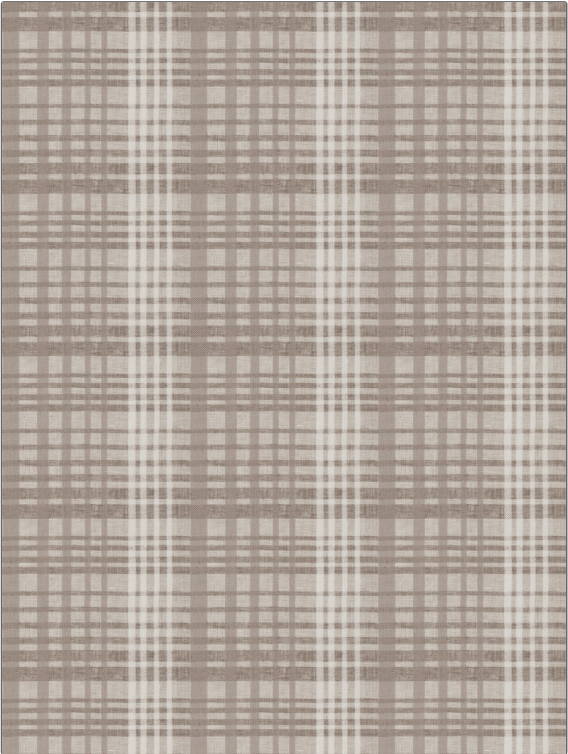

# Fabric Product Details

**PATTERN** Comte Plaid  
**COLOR** 03

<b>BRAND</b>	<b>APPLICATION</b>
Stroheim	Fabric
<b>USES</b>	<b>CATEGORIES</b>
Drapery	Wide Width, Sheer, Linen
<b>COLORS</b>	<b>DESIGN TYPES</b>
Grey	Check / Plaid
<b>SCALE</b>	<b>RAILOADED</b>
Medium	Railroaded

<b>WIDTH</b>	<b>VERTICAL REPEAT</b>	<b>HORIZONTAL REPEAT</b>	<b>CONTENT</b>
117.00 in (297.18 cm)	10.25 in (26.04 cm)	9.00 in (22.86 cm)	67% Linen, 26% Viscose, 7% Polyester
<b>BACKING</b>	<b>PRODUCT NUMBER</b>	<b>COUNTRY</b>	<b>CLEANING CODES</b>
	5406003	India	S

**ADDITIONAL PRODUCT NOTES**

Shown Railroaded, Exclusive Pattern