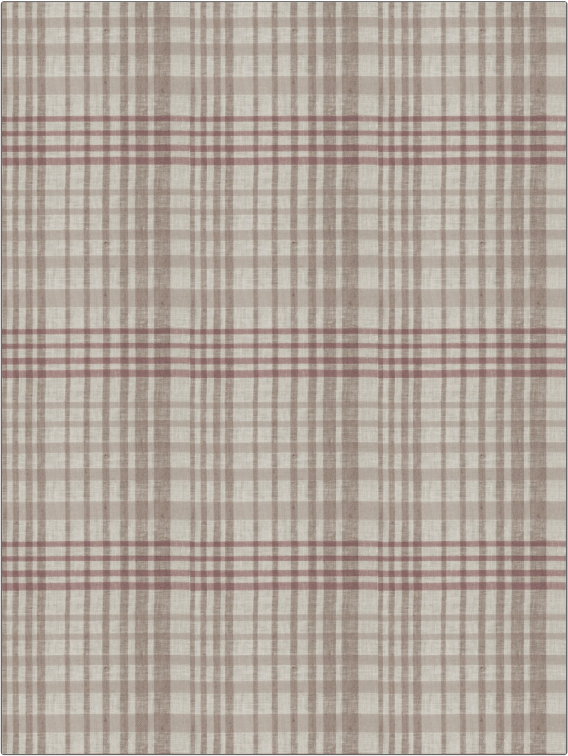

Fabric Product Details

PATTERN **Comte Plaid**
COLOR **05**

BRAND **Stroheim** APPLICATION **Fabric**

USES **Drapery** CATEGORIES **Wide Width, Sheer, Linen**

COLORS **Lavender / Purple** DESIGN TYPES **Check / Plaid**

SCALE **Medium** RAILROADED **Railroaded**

WIDTH	VERTICAL REPEAT	HORIZONTAL REPEAT	CONTENT
117.00 in (297.18 cm)	10.25 in (26.04 cm)	9.00 in (22.86 cm)	67% Linen, 26% Viscose, 7% Polyester
BACKING	PRODUCT NUMBER	COUNTRY	CLEANING CODES
	5406005	India	S

ADDITIONAL PRODUCT NOTES
Shown Railroaded, Exclusive Pattern