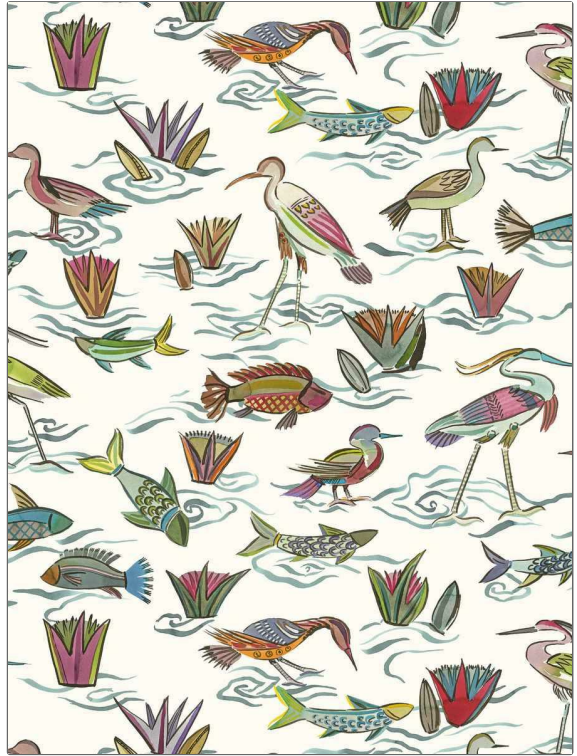

Wallcovering Product Details

PATTERN Lotus Garden WP
COLOR 501

BRAND

Stroheim

APPLICATION

Wallcovering

CATEGORIES

Wallpaper

COLORS

Multi-Color

DESIGN TYPES

Print Pattern, Tropical / Botanical, Animal Skins

SCALE

Large

WIDTH

30.00 in (76.20 cm)

VERTICAL REPEAT

28.70 in (72.90 cm)

HORIZONTAL REPEAT

27.00 in (68.58 cm)

CONTENT

100% Nonwoven

BACKING

Untrimmed