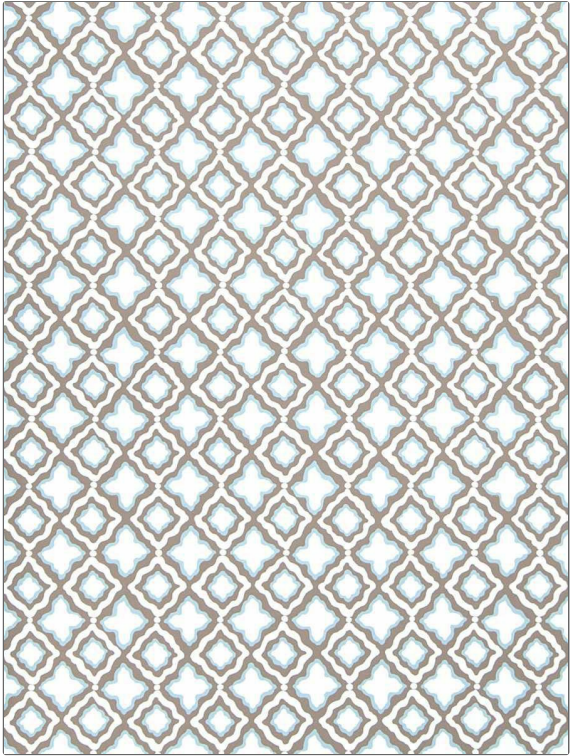

Wallcovering Product Details

PATTERN 75000W Amiry
COLOR 501

BRAND Stroheim
APPLICATION Wallcovering

CATEGORIES ASTM-E84, Prints
COLORS Blue, Brown, Beige

DESIGN TYPES Geometric / Abstract, Print Pattern, Contemporary / Modern, Ogee, Diamond
SCALE Medium

WIDTH 27.00 in (68.58 cm)	VERTICAL REPEAT 13.50 in (34.29 cm)	HORIZONTAL REPEAT 9.00 in (22.86 cm)	CONTENT 100% Paper
BACKING Strippable, Pretrimmed	FIRE CODES Passes ASTM-E84, Ce Mark Certified	PRODUCT NUMBER 5449801	COUNTRY USA