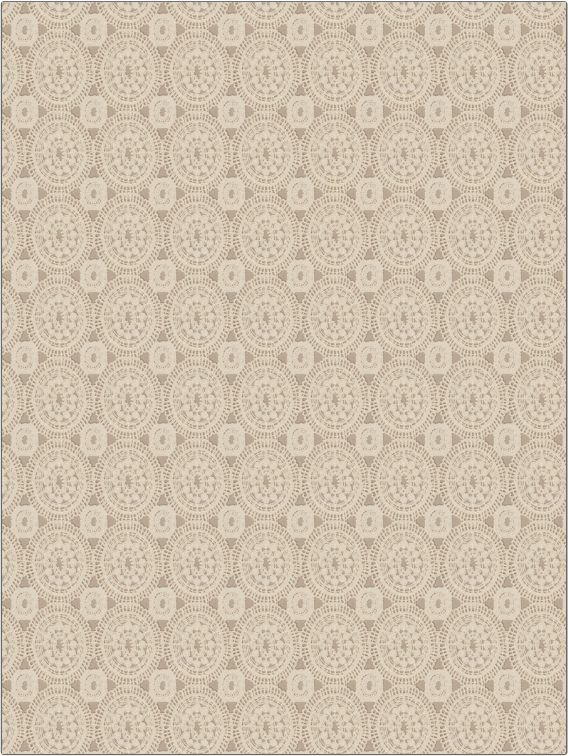

Fabric Product Details

PATTERN **Lefkada**  
COLOR **Soft Gold**

BRAND **Stroheim** APPLICATION **Fabric**

USES **Drapery** CATEGORIES **Sheer, Casements**

COLORS **Metallic, Gold** DESIGN TYPES **Medallion**

SCALE **Medium** RAILROADED **Not Railroaded**

WIDTH	VERTICAL REPEAT	HORIZONTAL REPEAT	CONTENT
49.00 in (124.46 cm)	3.54 in (8.99 cm)	3.34 in (8.48 cm)	100% Cotton
BACKING	PRODUCT NUMBER	COUNTRY	CLEANING CODES
	5651801	Italy	S