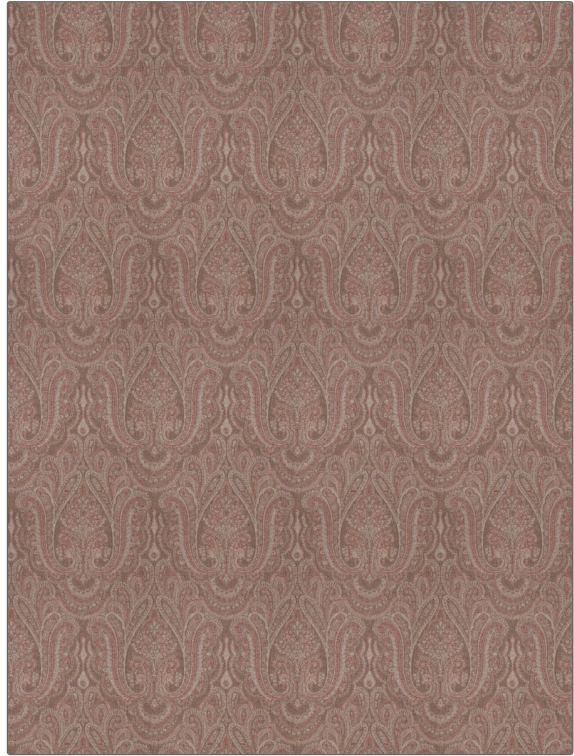

Fabric Product Details

PATTERN Ayrshire Paisley
COLOR 06

BRAND

Stroheim

APPLICATION

Fabric

USES

**Bedding, Drapery,
Multipurpose, Upholstery**

CATEGORIES

Wool

COLORS

Lavender / Purple, Pink

DESIGN TYPES

Paisley

SCALE

Large

RAILROADED

Not Railroaded

WIDTH

58.00 in (147.32 cm)

VERTICAL REPEAT

26.00 in (66.04 cm)

HORIZONTAL REPEAT

13.75 in (34.92 cm)

CONTENT

75% Wool, 25% Polyamide

BACKING

FIRE CODES

UFAC Class I / NFPA 260

DOUBLE RUBS

**Exceeds 51,000 Double
Rubs (Wyzenbeek Method)**

PRODUCT NUMBER

5816206

COUNTRY

Italy

CLEANING CODES

S

ADDITIONAL PRODUCT NOTES

Exclusive Pattern