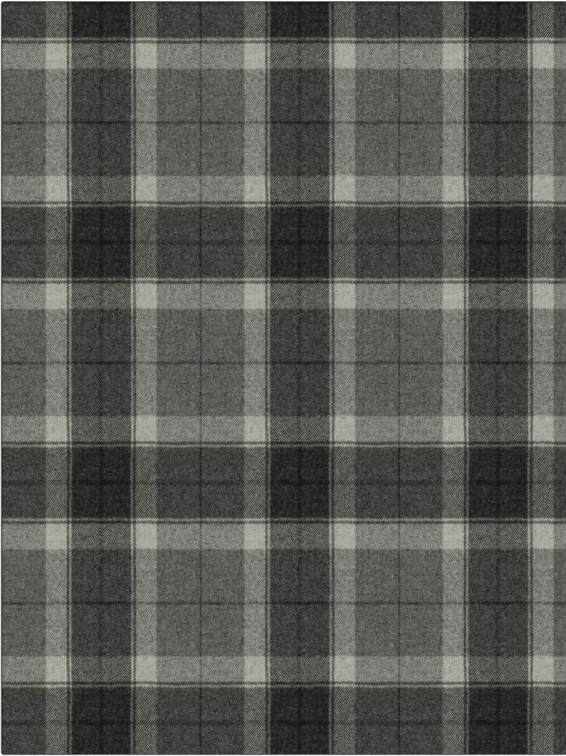

Fabric Product Details

PATTERN Buxley
COLOR 03

BRAND Stroheim	APPLICATION Fabric
USES Bedding, Drapery, Multipurpose, Upholstery	CATEGORIES Wool
COLORS Black, Grey	DESIGN TYPES Check / Plaid
SCALE Medium	RAILROADED Not Railroaded

WIDTH 55.00 in (139.70 cm)	VERTICAL REPEAT 10.23 in (25.98 cm)	HORIZONTAL REPEAT 9.44 in (23.98 cm)	CONTENT 100% Wool
BACKING	FIRE CODES UFAC Class I / NFPA 260	DOUBLE RUBS Exceeds 18,000 Double Rubs (Wyzenbeek Method)	PRODUCT NUMBER 5817103
COUNTRY Italy	CLEANING CODES S		