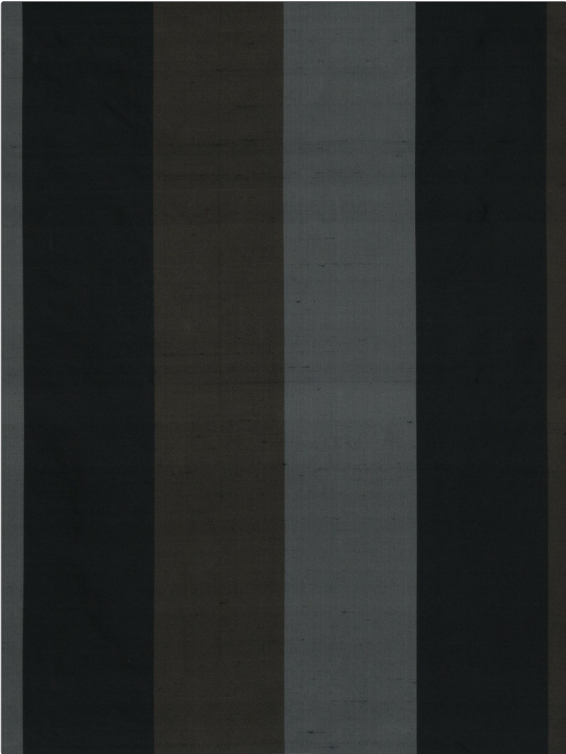

Fabric Product Details

PATTERN 1041B Burton
COLOR S0920 Smoky

BRAND	APPLICATION
Stroheim	Fabric
USES	CATEGORIES
Bedding, Drapery, Multipurpose	Silk
COLORS	DESIGN TYPES
Black, Grey, Brown	Stripes
SCALE	RAILROADED
Large	Not Railroaded

WIDTH	VERTICAL REPEAT	HORIZONTAL REPEAT	CONTENT
54.00 in (137.16 cm)	17.99 in (45.69 cm)	18.30 in (46.48 cm)	100% Silk
BACKING	PRODUCT NUMBER	COUNTRY	
	6020010	India	

ADDITIONAL PRODUCT NOTES

Dry Clean Only