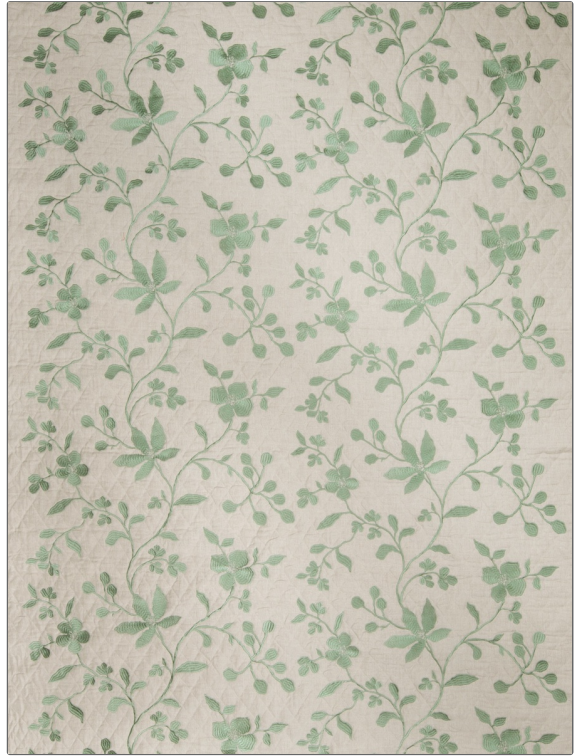

Fabric Product Details

PATTERN Lakewood Trail
COLOR Spearmint

BRAND	APPLICATION
Stroheim	Fabric
USES	CATEGORIES
Bedding, Multipurpose	Crewels / Embroideries, Linen
COLORS	DESIGN TYPES
Linen, Green	Embroidery, Floral
SCALE	RAILROADED
Medium	Not Railroaded

WIDTH	FINISH	VERTICAL REPEAT	HORIZONTAL REPEAT
54.00 in (137.16 cm)	Soil & Stain Repellent Finish	15.00 in (38.10 cm)	24.00 in (60.96 cm)
CONTENT	BACKING	PRODUCT NUMBER	COUNTRY
48% Linen, 24% Polyester, 21% Cotton, 7% Viscose		6325602	India
CLEANING CODES			
S			