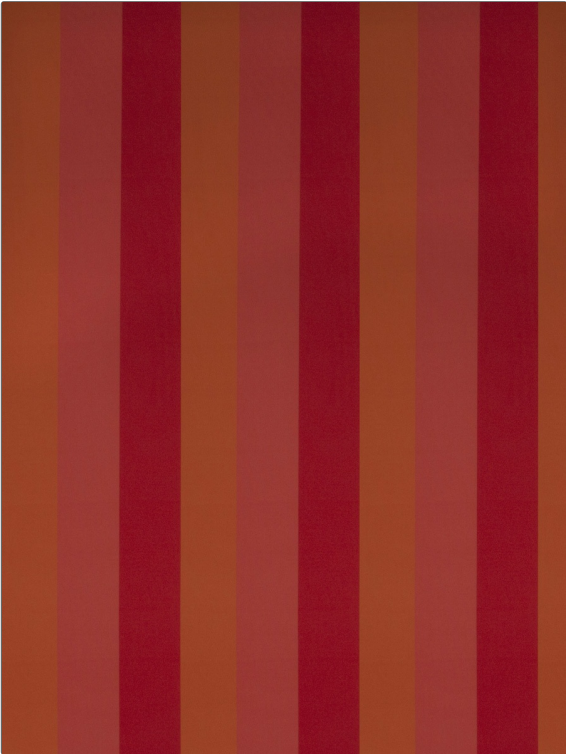

Fabric Product Details

PATTERN Route
COLOR Paprika

BRAND	APPLICATION
Stroheim	Fabric
USES	CATEGORIES
Upholstery	Outdoor, Wovens
COLORS	DESIGN TYPES
Red	Stripes
SCALE	RAILROADED
Medium	Not Railroaded

WIDTH	FINISH	VERTICAL REPEAT	HORIZONTAL REPEAT
54.00 in (137.16 cm)	Water & Stain Repellant	0.00 in (0.00 cm)	8.75 in (22.22 cm)
CONTENT	BACKING	FIRE CODES	DOUBLE RUBS
100% Solution Dye Acrylic		UFAC Class I, Passes NFPA 260	Exceeds 30,000 Double Rubs (Wyzenbeek Method)
PRODUCT NUMBER	COUNTRY	CLEANING CODES	
6346201	USA	WW	