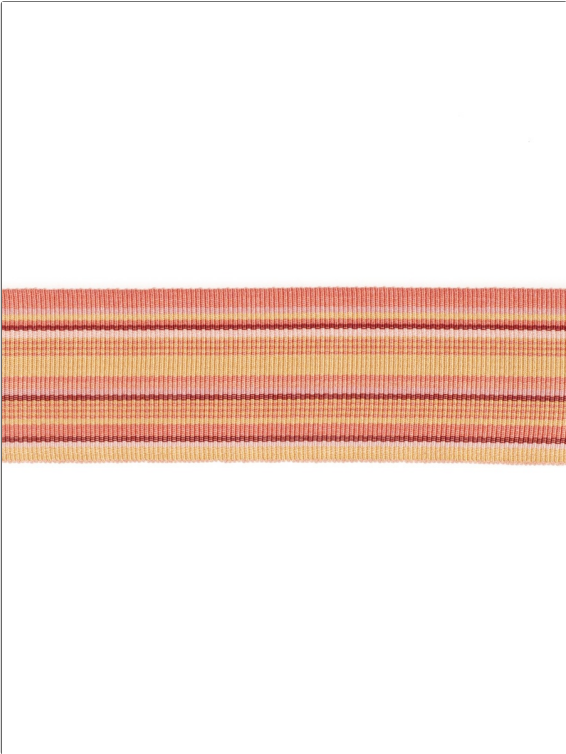

Trimming Product Details

PATTERN **Ombre**
COLOR **Rosewater**

BRAND **Stroheim** APPLICATION **Trimming**

USES **Bedding, Window, Accessories, Furniture** CATEGORIES **Braids / Borders / Tape**

COLORS **Pink**

WIDTH	VERTICAL REPEAT	HORIZONTAL REPEAT	CONTENT
1.50 in (3.81 cm)	0.00 in (0.00 cm)	0.00 in (0.00 cm)	80% Rayon, 20% Acrylic
PRODUCT NUMBER	COUNTRY	CLEANING CODES	
0636006	Spain	S	

ADDITIONAL PRODUCT NOTES
Exclusive Pattern, Border / Braid / Tape, Width: 1.50 In