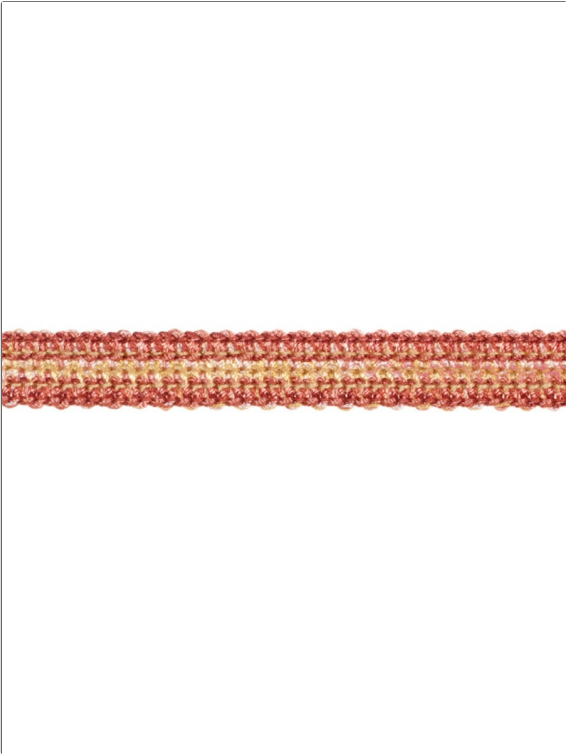

Trimming Product Details

PATTERN **Cutting Edge**
COLOR **Rosewater**

BRAND **Stroheim** APPLICATION **Trimming**

USES **Bedding, Window, Accessories, Furniture** CATEGORIES **Gimp**

COLORS **Pink**

| WIDTH | VERTICAL REPEAT | HORIZONTAL REPEAT | CONTENT |
|-------------------|-------------------|-------------------|------------------------|
| 0.50 in (1.27 cm) | 0.00 in (0.00 cm) | 0.00 in (0.00 cm) | 50% Rayon, 50% Acrylic |
| PRODUCT NUMBER | COUNTRY | CLEANING CODES | |
| 0636206 | Spain | S | |

ADDITIONAL PRODUCT NOTES
Exclusive Pattern, Gimp, Width: 0.50 In