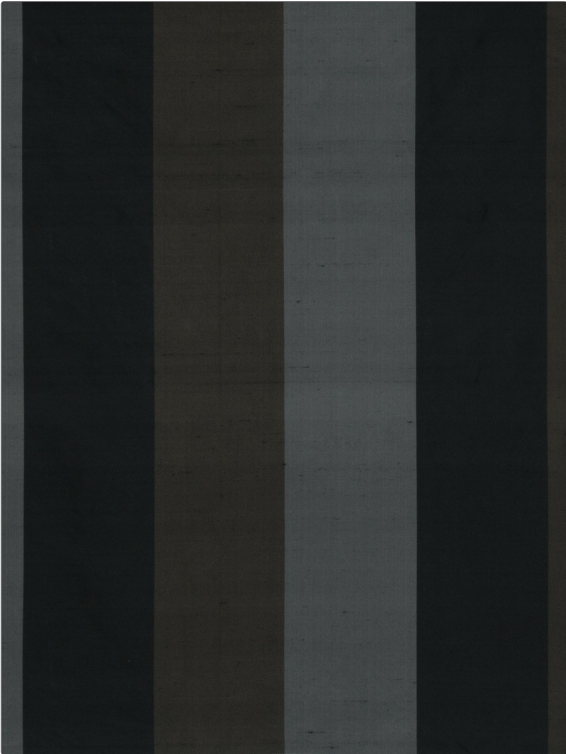

Fabric Product Details

PATTERN 1041B Burton
COLOR 10

BRAND	APPLICATION
Stroheim	Fabric
USES	CATEGORIES
Bedding, Drapery, Multipurpose	Silk
COLORS	DESIGN TYPES
Black, Grey, Brown	Stripes
SCALE	RAILROADED
Large	Not Railroaded

WIDTH	VERTICAL REPEAT	HORIZONTAL REPEAT	CONTENT
54.00 in (137.16 cm)	17.99 in (45.69 cm)	18.30 in (46.48 cm)	100% Silk
BACKING	PRODUCT NUMBER	COUNTRY	
	0640910	India	

ADDITIONAL PRODUCT NOTES

Dry Clean Only