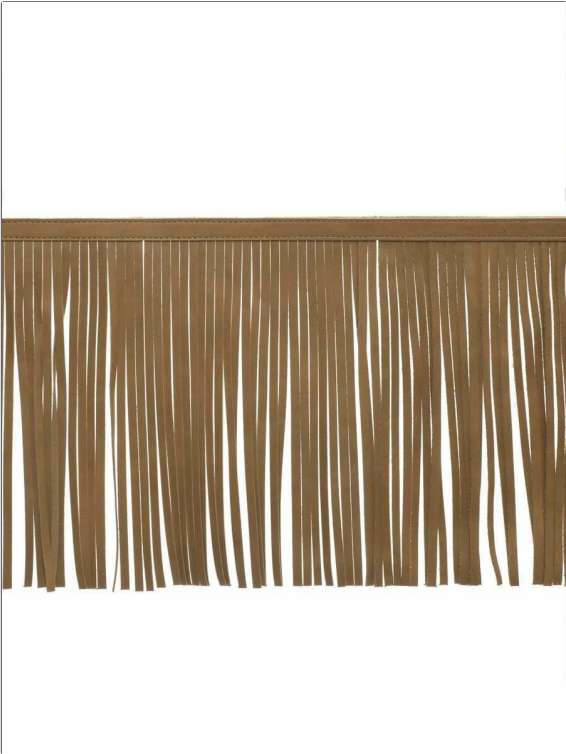

Trimming Product Details

PATTERN Chaparral
COLOR 03

BRAND Stroheim
APPLICATION Trimming

CATEGORIES Bullion / Furniture Fringe
COLORS Brown, Taupe / Tan

DESIGN TYPES
Faux, Animal Skins

VERTICAL REPEAT	HORIZONTAL REPEAT	CONTENT	PRODUCT NUMBER
0.00 in (0.00 cm)	0.00 in (0.00 cm)	100% Leather	0641803
COUNTRY India			

ADDITIONAL PRODUCT NOTES
Exclusive Pattern, Furniture Fringe, Total Length: 8.25 In