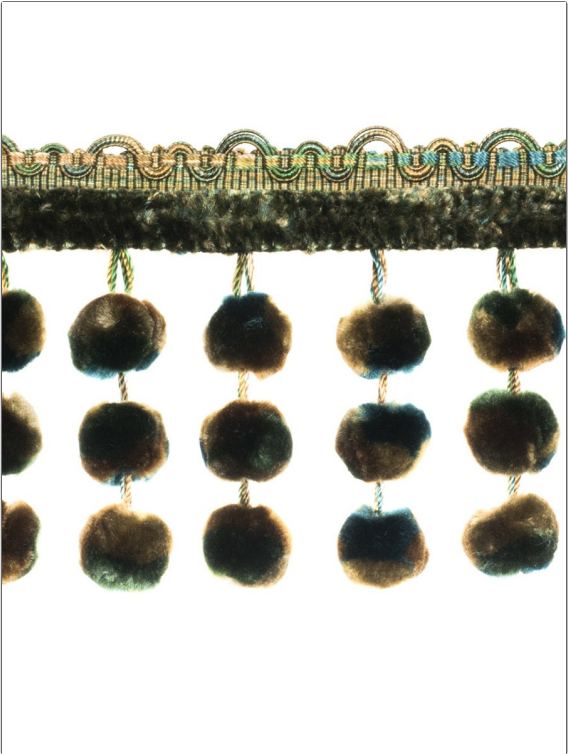

Trimming Product Details

PATTERN **0620L Pom Pom Tassel**
COLOR **10**

BRAND
Stroheim

APPLICATION
Trimming

CATEGORIES
Tassel / Onion / Ball Fringe

COLORS
Green, Aqua / Teal, Light Green

VERTICAL REPEAT	HORIZONTAL REPEAT	CONTENT	PRODUCT NUMBER
0.00 in (0.00 cm)	0.00 in (0.00 cm)	100% Silk	0647810
COUNTRY			
China			

ADDITIONAL PRODUCT NOTES
Dry Clean Only, Pom Pom