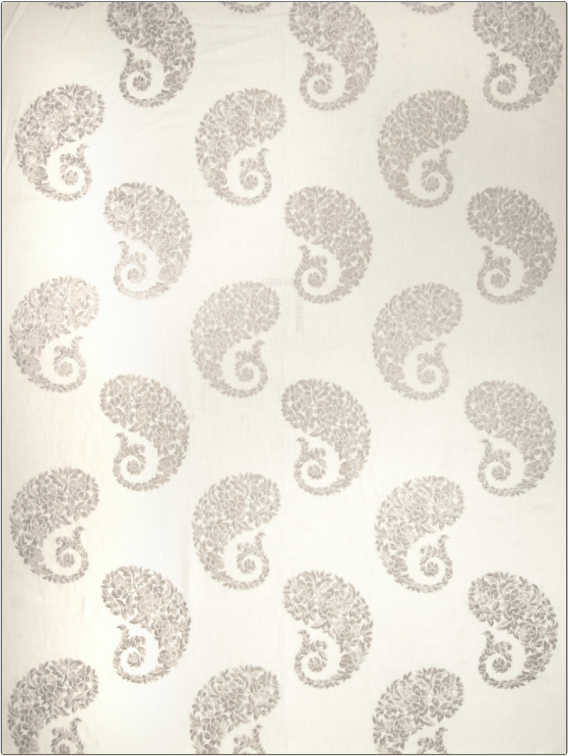

Fabric Product Details

PATTERN Quincy
COLOR Linen

BRAND Stroheim
APPLICATION Fabric

USES Bedding, Drapery
CATEGORIES Crewels / Embroideries

COLORS Linen, White, Off White / Ivory
DESIGN TYPES Embroidery

SCALE Large
RAILROADED Not Railroaded

WIDTH	VERTICAL REPEAT	HORIZONTAL REPEAT	CONTENT
51.00 in (129.54 cm)	18.50 in (46.99 cm)	17.00 in (43.18 cm)	70% Viscose, 30% Linen
BACKING	PRODUCT NUMBER	COUNTRY	CLEANING CODES
	0649403	India	S

ADDITIONAL PRODUCT NOTES