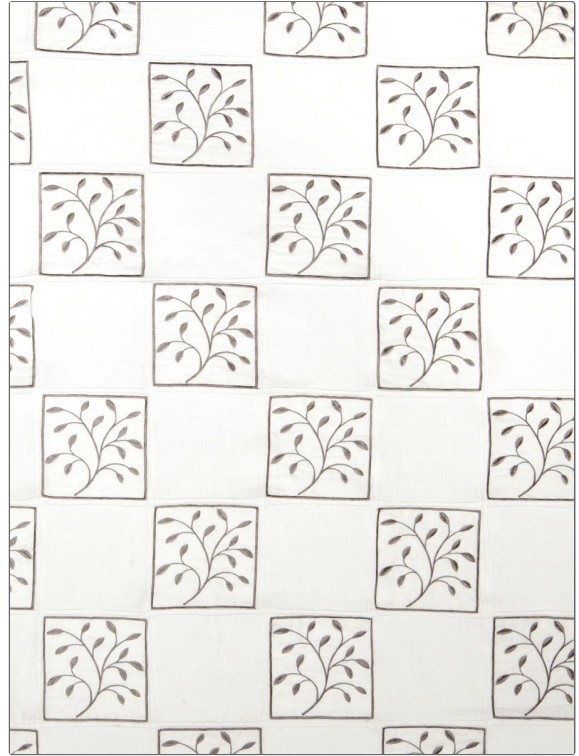

Fabric Product Details

PATTERN Patchwork Branch
COLOR Soapstone

BRAND Stroheim
APPLICATION Fabric

USES Bedding, Drapery
CATEGORIES Crewels / Embroideries, Linen

COLORS Grey, Off White / Ivory
DESIGN TYPES Embroidery, Leaves

SCALE Large
RAILROADED Not Railroaded

WIDTH	VERTICAL REPEAT	HORIZONTAL REPEAT	CONTENT
47.00 in (119.38 cm)	10.70 in (27.18 cm)	10.70 in (27.18 cm)	100% Linen, Embroidery: 100% Rayon, 100% Silk Overlay
BACKING	PRODUCT NUMBER	COUNTRY	CLEANING CODES
	0651001	India	S