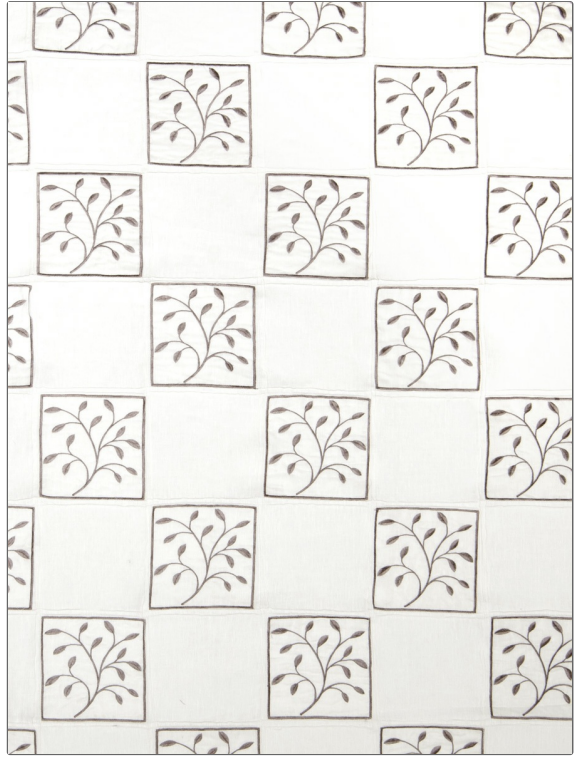

Fabric Product Details

PATTERN Patchwork Branch
COLOR 01

BRAND Stroheim
APPLICATION Fabric

USES Bedding, Drapery
CATEGORIES Crewels / Embroideries, Linen

COLORS Grey, Off White / Ivory
DESIGN TYPES Embroidery, Leaves

SCALE Large
RAILROADED Not Railroaded

WIDTH	VERTICAL REPEAT	HORIZONTAL REPEAT	CONTENT
47.00 in (119.38 cm)	10.70 in (27.18 cm)	10.70 in (27.18 cm)	100% Linen, Embroidery: 100% Rayon, 100% Silk Overlay
BACKING	PRODUCT NUMBER	COUNTRY	CLEANING CODES
	0651201	India	S