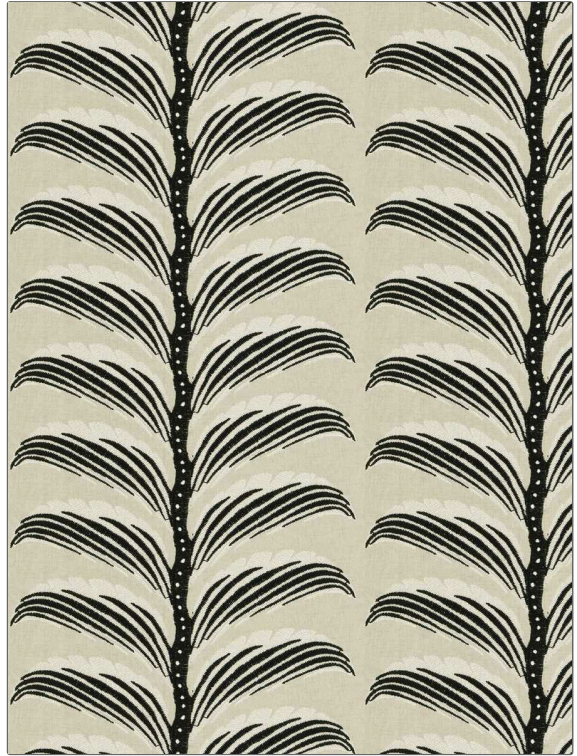

# Fabric Product Details

**PATTERN** Tahini  
**COLOR** 02

<b>BRAND</b>	<b>APPLICATION</b>
Stroheim	Fabric
<b>USES</b>	<b>CATEGORIES</b>
Bedding, Drapery	Crewels / Embroideries, Linen
<b>COLORS</b>	<b>DESIGN TYPES</b>
Black, Linen, White	Embroidery, Leaves, Stripes, Tropical / Botanical
<b>SCALE</b>	<b>RAILROADED</b>
Large	Not Railroaded

<b>WIDTH</b>	<b>VERTICAL REPEAT</b>	<b>HORIZONTAL REPEAT</b>	<b>CONTENT</b>
51.00 in (129.54 cm)	3.75 in (9.52 cm)	17.00 in (43.18 cm)	Embroidery: 100% Polyester, Base: 55% Linen, 45% Cotton
<b>BACKING</b>	<b>PRODUCT NUMBER</b>	<b>COUNTRY</b>	<b>CLEANING CODES</b>
	6553202	India	S