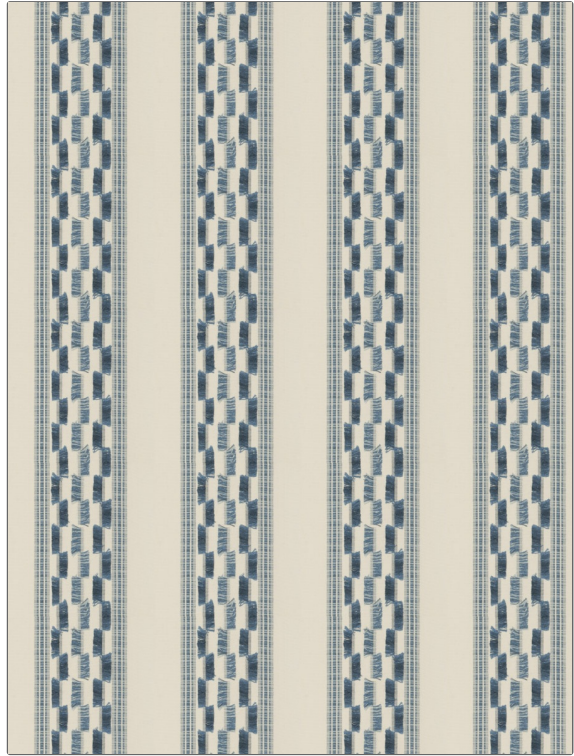

# Fabric Product Details

**PATTERN** Obed  
**COLOR** Blue On Buff

<b>BRAND</b>	<b>APPLICATION</b>
Stroheim	Fabric
<b>USES</b>	<b>CATEGORIES</b>
Bedding, Upholstery	Wovens
<b>COLORS</b>	<b>DESIGN TYPES</b>
Blue	Stripes
<b>SCALE</b>	<b>RAILROADED</b>
Medium	Not Railroaded

<b>WIDTH</b>	<b>VERTICAL REPEAT</b>	<b>HORIZONTAL REPEAT</b>	<b>CONTENT</b>
55.00 in (139.70 cm)	2.36 in (5.99 cm)	7.00 in (17.78 cm)	54% Viscose, 46% Cotton
<b>BACKING</b>	<b>FIRE CODES</b>	<b>DOUBLE RUBS</b>	<b>PRODUCT NUMBER</b>
	UFAC Class I / NFPA 260	Exceeds 9,000 Double Rubs (Wyzenbeek Method)	6816203
<b>COUNTRY</b>	<b>CLEANING CODES</b>		
India	S		