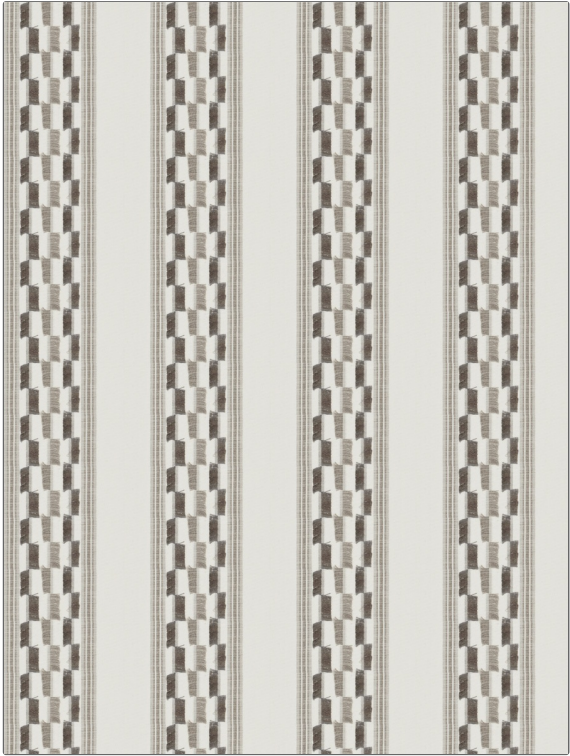

# Fabric Product Details

**PATTERN** Obed  
**COLOR** 02

<b>BRAND</b>	<b>APPLICATION</b>
Stroheim	Fabric
<b>USES</b>	<b>CATEGORIES</b>
Bedding, Upholstery	Wovens
<b>COLORS</b>	<b>DESIGN TYPES</b>
Brown	Stripes
<b>SCALE</b>	<b>RAILROADED</b>
Medium	Not Railroaded

<b>WIDTH</b>	<b>VERTICAL REPEAT</b>	<b>HORIZONTAL REPEAT</b>	<b>CONTENT</b>
55.00 in (139.70 cm)	2.36 in (5.99 cm)	7.00 in (17.78 cm)	54% Viscose, 46% Cotton
<b>BACKING</b>	<b>FIRE CODES</b>	<b>DOUBLE RUBS</b>	<b>PRODUCT NUMBER</b>
	UFAC Class I / NFPA 260	Exceeds 9,000 Double Rubs (Wyzenbeek Method)	6816302
<b>COUNTRY</b>	<b>CLEANING CODES</b>		
India	S		