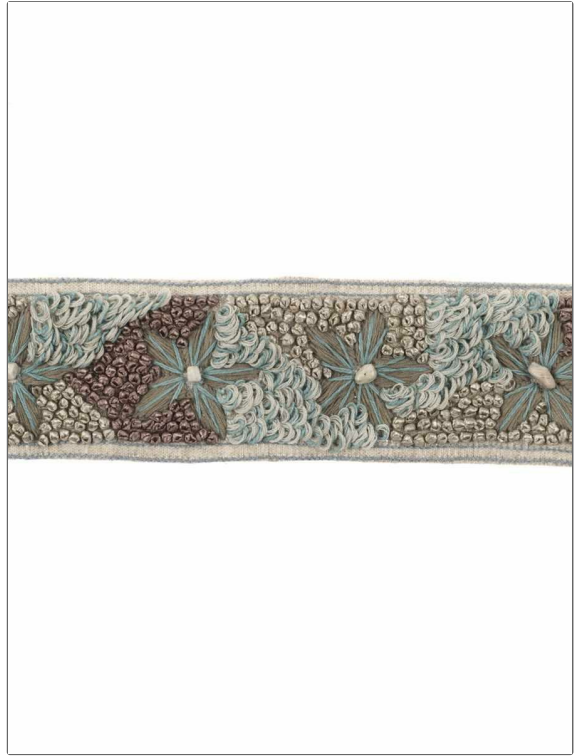

Trimming Product Details

PATTERN Embroidered Garden
COLOR Summer Sky

BRAND

Stroheim

APPLICATION

Trimming

USES

**Bedding, Window,
Accessories, Furniture**

CATEGORIES

Braids / Borders / Tape

COLORS

Light Blue

WIDTH

2.25 in (5.72 cm)

VERTICAL REPEAT

0.00 in (0.00 cm)

HORIZONTAL REPEAT

0.00 in (0.00 cm)

CONTENT

**35% Jute 29% Cotton 29%
Raffia 5% Stone 2% Rayon**

PRODUCT NUMBER

0687902

COUNTRY

India

ADDITIONAL PRODUCT NOTES

Exclusive Pattern, Border / Braid / Tape, Width: 2.25 In