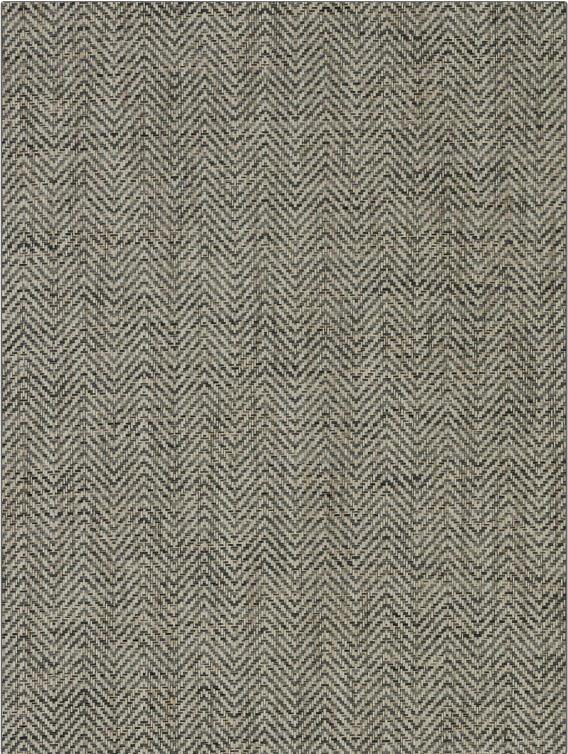

Wallcovering Product Details

PATTERN Kami Ori-WP
COLOR Slate

BRAND	APPLICATION
Stroheim	Wallcovering
CATEGORIES	BOOK
Grasscloths, Textures, ASTM-E84, Handcrafted / Handmade, Wovens	Grasscloth: Prints & Textures Binder
COLORS	DESIGN TYPES
Grey, Linen	Texture Plain

WIDTH	VERTICAL REPEAT	HORIZONTAL REPEAT	CONTENT
36.00 in (91.44 cm)	0.00 in (0.00 cm)	0.00 in (0.00 cm)	Face: 100% Paper, Backing: 100% Paper
BACKING	FIRE CODES	PRODUCT NUMBER	DATE BOOKED
Strippable, Pretrimmed, 100% Paper Backing	Passes ASTM-E84	7005201	06/2023
COUNTRY			
Japan			