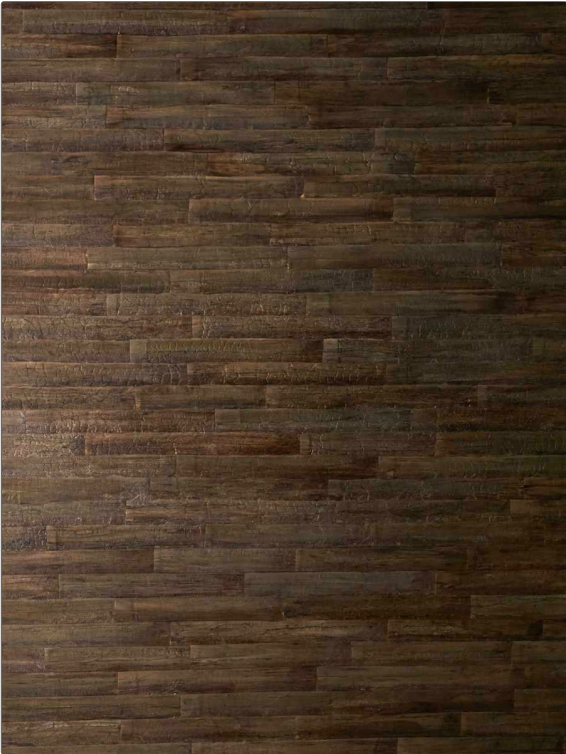

# Wallcovering Product Details

**PATTERN** 75110W Hakim  
**COLOR** Tobacco 01

**BRAND** Stroheim  
**APPLICATION** Wallcovering

**CATEGORIES** Grasscloths, Textures  
**COLORS** Brown

**DESIGN TYPES**  
 Texture Plain, Tone On  
 Tone / Strie

<b>WIDTH</b>	<b>VERTICAL REPEAT</b>	<b>HORIZONTAL REPEAT</b>	<b>CONTENT</b>
36.00 in (91.44 cm)	0.00 in (0.00 cm)	0.00 in (0.00 cm)	100% Water Hyacinth
<b>BACKING</b>	<b>FIRE CODES</b>	<b>PRODUCT NUMBER</b>	<b>COUNTRY</b>
Strippable, Pretrimmed, 100% Paper Backing	Ce Mark Certified	7949501	South Korea

**ADDITIONAL PRODUCT NOTES**  
 Strippable, Pretrimmed, 100% Paper Backing, Paste The Paper, Ce Mark Certified, Random Match, Unpasted, Due To The Complex Nature Of, The Weave, Some Slight, Variations In Color May Occur, From Lot To Lot.