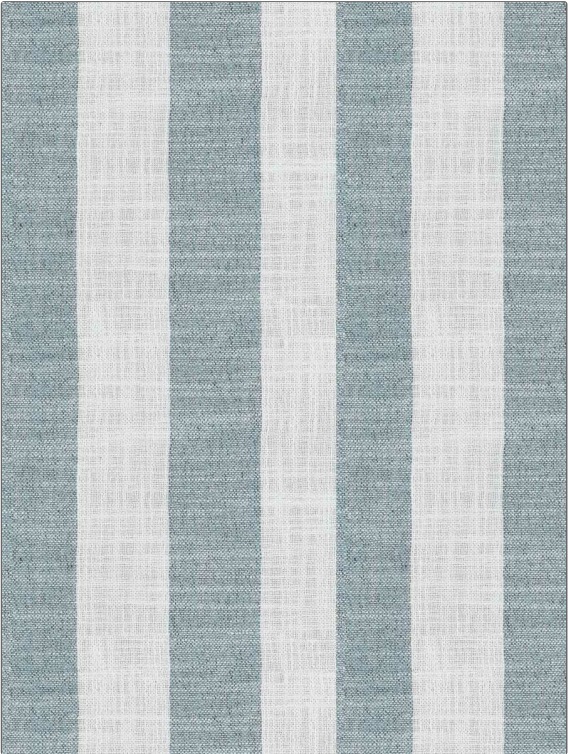

Fabric Product Details

PATTERN Ormi
COLOR Hydro

BRAND	APPLICATION
Stroheim	Fabric
USES	CATEGORIES
Bedding, Drapery	Wide Width, NFPA 701 FR, Sheer, Wovens, Eco / Environment Plus
BOOK	COLORS
Ormi Wide Sheers	Blue, Aqua / Teal
DESIGN TYPES	SCALE
Stripes	Medium
RAILROADED	
Railroaded	

WIDTH	VERTICAL REPEAT	HORIZONTAL REPEAT	CONTENT
119.69 in (304.01 cm)	0.00 in (0.00 cm)	4.50 in (11.43 cm)	100% Polyester
BACKING	FIRE CODES	PRODUCT NUMBER	DATE BOOKED
	Passes NFPA 701, Passes MVS 302	8276819	02/2023
COUNTRY	CLEANING CODES		
India	P		