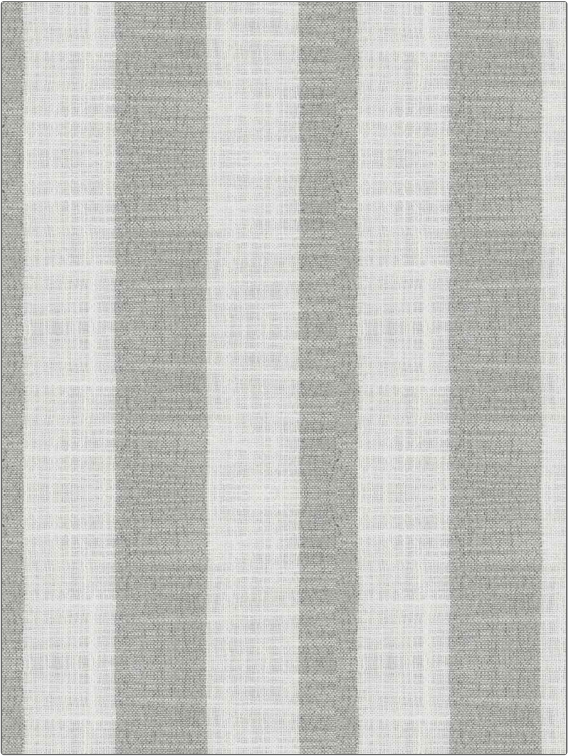

# Fabric Product Details

**PATTERN** Ormi  
**COLOR** 04

<b>BRAND</b> Stroheim	<b>APPLICATION</b> Fabric
<b>USES</b> Bedding, Drapery	<b>CATEGORIES</b> Wide Width, NFPA 701 FR, Sheer, Wovens, Eco / Environment Plus
<b>COLORS</b> Grey	<b>DESIGN TYPES</b> Stripes
<b>SCALE</b> Medium	<b>RAILROADED</b> Railroaded

<b>WIDTH</b> 119.69 in (304.01 cm)	<b>VERTICAL REPEAT</b> 0.00 in (0.00 cm)	<b>HORIZONTAL REPEAT</b> 4.50 in (11.43 cm)	<b>CONTENT</b> 100% Polyester
<b>BACKING</b>	<b>FIRE CODES</b> Passes NFPA 701, Passes MVS 302	<b>PRODUCT NUMBER</b> 8277104	<b>COUNTRY</b> India
<b>CLEANING CODES</b> P			