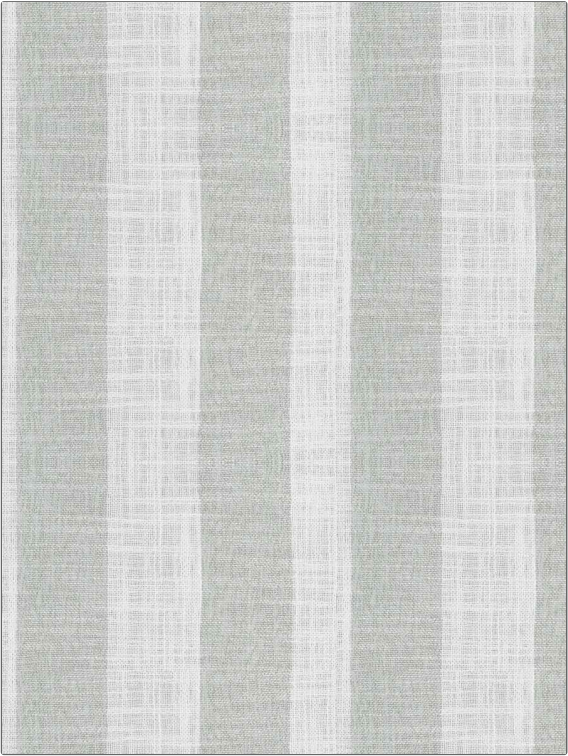

# Fabric Product Details

**PATTERN** Ormi  
**COLOR** 17

<b>BRAND</b>	<b>APPLICATION</b>
Stroheim	Fabric
<b>USES</b>	<b>CATEGORIES</b>
Bedding, Drapery	Wide Width, NFPA 701 FR, Sheer, Wovens, Eco / Environment Plus
<b>COLORS</b>	<b>DESIGN TYPES</b>
Aqua / Teal	Stripes
<b>SCALE</b>	<b>RAILROADED</b>
Medium	Railroaded

<b>WIDTH</b>	<b>VERTICAL REPEAT</b>	<b>HORIZONTAL REPEAT</b>	<b>CONTENT</b>
119.69 in (304.01 cm)	0.00 in (0.00 cm)	4.50 in (11.43 cm)	100% Polyester
<b>BACKING</b>	<b>FIRE CODES</b>	<b>PRODUCT NUMBER</b>	<b>COUNTRY</b>
	Passes NFPA 701, Passes MVS 302	8277117	India
<b>CLEANING CODES</b>			
P			