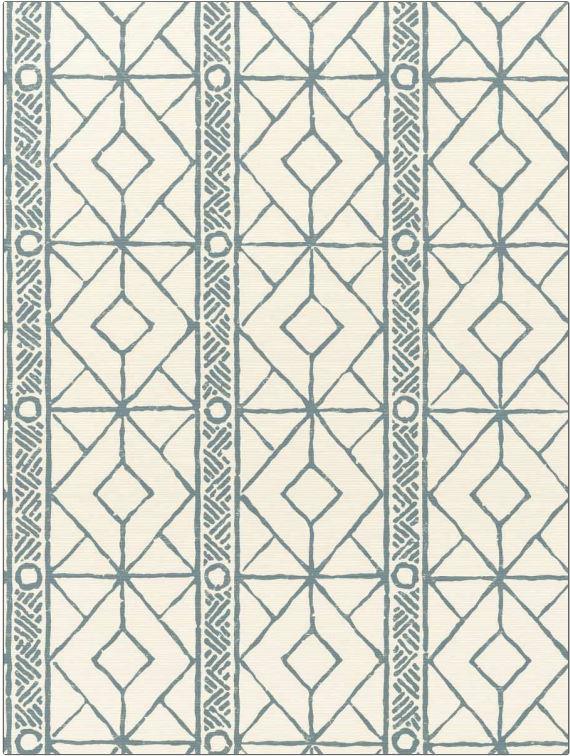

# Wallcovering Product Details

**PATTERN** Bungalow Fret-WP  
**COLOR** 504

**BRAND** Stroheim  
**APPLICATION** Wallcovering

**CATEGORIES** Grasscloths, ASTM-E84, Handprint, Prints  
**COLORS** Aqua / Teal, White

**DESIGN TYPES** Geometric / Abstract, Lattice / Fretwork, Print Pattern, Stripes, Contemporary / Modern, Ogee, Diamond  
**SCALE** Large

<b>WIDTH</b>	<b>VERTICAL REPEAT</b>	<b>HORIZONTAL REPEAT</b>	<b>CONTENT</b>
36.00 in (91.44 cm)	30.30 in (76.96 cm)	34.00 in (86.36 cm)	Face: 85% Sisal, 15% Cotton, Backing: 100% Paper
<b>BACKING</b>	<b>FIRE CODES</b>	<b>PRODUCT NUMBER</b>	<b>COUNTRY</b>
Untrimmed, Strippable	Passes ASTM-E84	8290104	USA