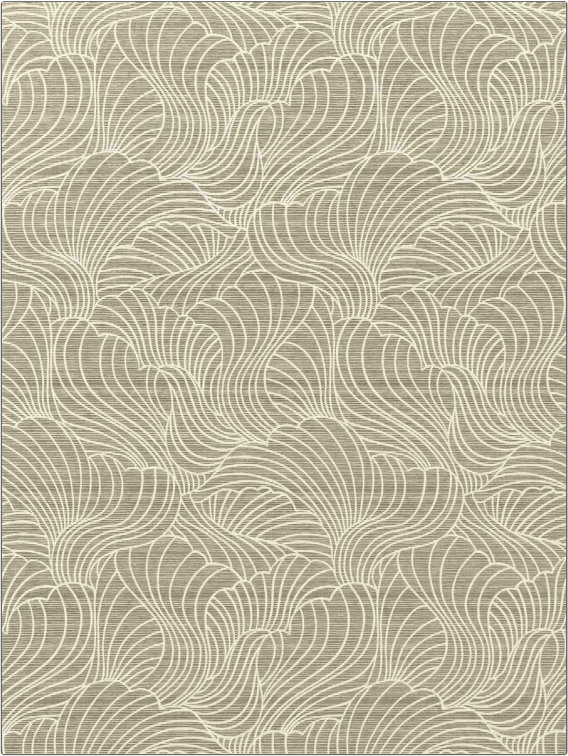

Wallcovering Product Details

PATTERN Okean-WP
COLOR Sable

BRAND Stroheim
APPLICATION Wallcovering

CATEGORIES Grasscloths, ASTM-E84, Handprint, Prints
BOOK Grasscloth: Prints & Textures Binder

COLORS Taupe / Tan, Off White / Ivory
DESIGN TYPES Asian / Chinoiserie

SCALE Large

| | | | |
|-----------------------|------------------------|--------------------------|--------------------------------------------------|
| WIDTH | VERTICAL REPEAT | HORIZONTAL REPEAT | CONTENT |
| 36.00 in (91.44 cm) | 31.80 in (80.77 cm) | 34.00 in (86.36 cm) | Face: 85% Sisal, 15% Cotton, Backing: 100% Paper |
| BACKING | FIRE CODES | PRODUCT NUMBER | DATE BOOKED |
| Untrimmed, Strippable | Passes ASTM-E84 | 8291602 | 06/2023 |
| COUNTRY | | | |
| USA | | | |