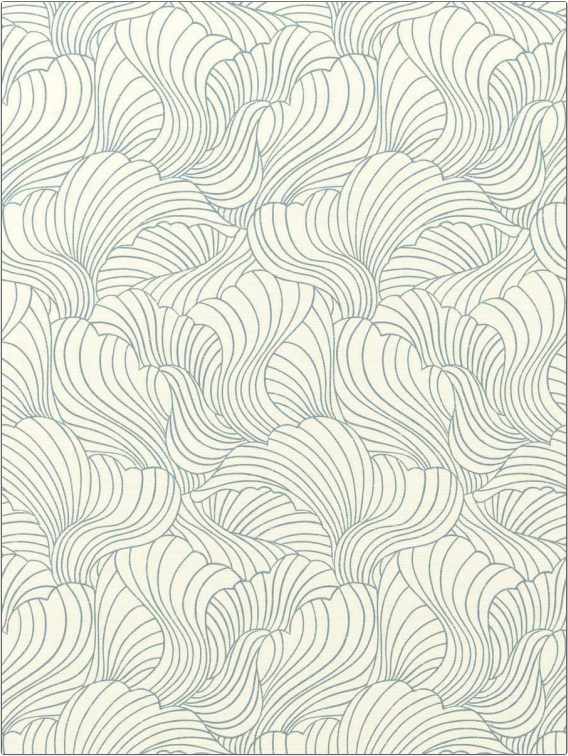

Wallcovering Product Details

PATTERN Okean-WP
COLOR Mineral

BRAND Stroheim
APPLICATION Wallcovering

CATEGORIES Grasscloths, ASTM-E84, Handprint, Prints
BOOK Grasscloth: Prints & Textures Binder

COLORS Aqua / Teal, White
DESIGN TYPES Asian / Chinoiserie

SCALE Large

WIDTH	VERTICAL REPEAT	HORIZONTAL REPEAT	CONTENT
36.00 in (91.44 cm)	31.80 in (80.77 cm)	34.00 in (86.36 cm)	Face: 85% Sisal, 15% Cotton, Backing: 100% Paper
BACKING	FIRE CODES	PRODUCT NUMBER	DATE BOOKED
Untrimmed, Strippable	Passes ASTM-E84	8291604	06/2023
COUNTRY			
USA			