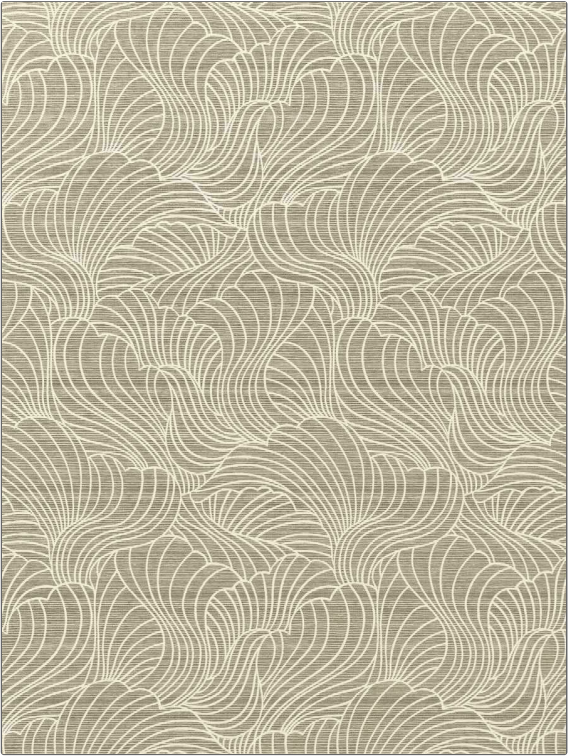

# Wallcovering Product Details

**PATTERN** Okean-WP  
**COLOR** 502

**BRAND** Stroheim  
**APPLICATION** Wallcovering

**CATEGORIES** Grasscloths, ASTM-E84, Handprint, Prints  
**COLORS** Taupe / Tan, Off White / Ivory

**DESIGN TYPES** Asian / Chinoiserie  
**SCALE** Large

WIDTH	VERTICAL REPEAT	HORIZONTAL REPEAT	CONTENT
36.00 in (91.44 cm)	31.80 in (80.77 cm)	34.00 in (86.36 cm)	Face: 85% Sisal, 15% Cotton, Backing: 100% Paper
BACKING	FIRE CODES	PRODUCT NUMBER	COUNTRY
Untrimmed, Strippable	Passes ASTM-E84	8291702	USA