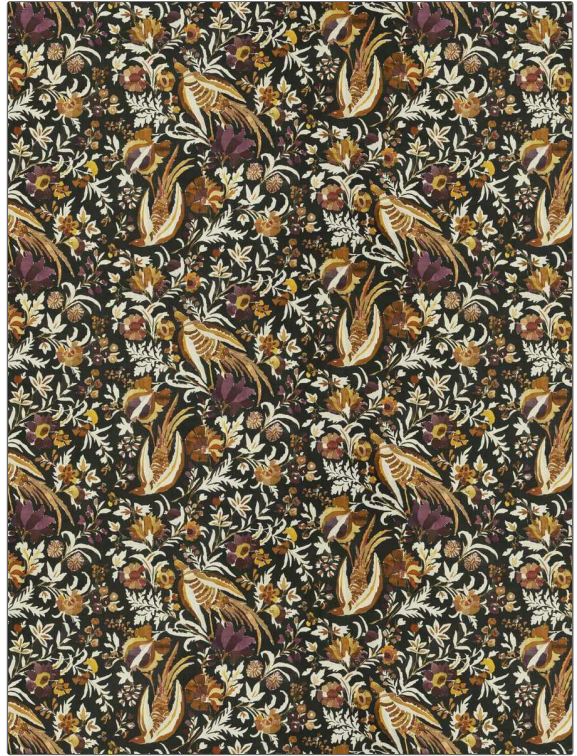

Fabric Product Details

PATTERN Wildflowers
COLOR Night

BRAND

Stroheim

APPLICATION

Fabric

USES

**Bedding, Drapery,
Multipurpose, Upholstery**

CATEGORIES

Prints, Linen

BOOK

**Escape (3 Books)
Tumbleweed / Night**

COLORS

**Black, Lavender / Purple,
Gold, Orange / Spice**

DESIGN TYPES

**Floral, Global / Ethnic, Print
Pattern**

SCALE

Large

RAILROADED

Not Railroaded

WIDTH

59.00 in (149.86 cm)

VERTICAL REPEAT

24.00 in (60.96 cm)

HORIZONTAL REPEAT

19.00 in (48.26 cm)

CONTENT

100% Linen

BACKING

FIRE CODES

UFAC Class I / NFPA 260

DOUBLE RUBS

**Exceeds 10,000 Double
Rubs (Wyzenbeek Method)**

PRODUCT NUMBER

8342804

DATE BOOKED

02/2023

COUNTRY

Austria

CLEANING CODES

S

ADDITIONAL PRODUCT NOTES

Passes 18,000 Martindale Tst, Ca Tb 117-2013, Half Drop Repeat, Exclusive Pattern