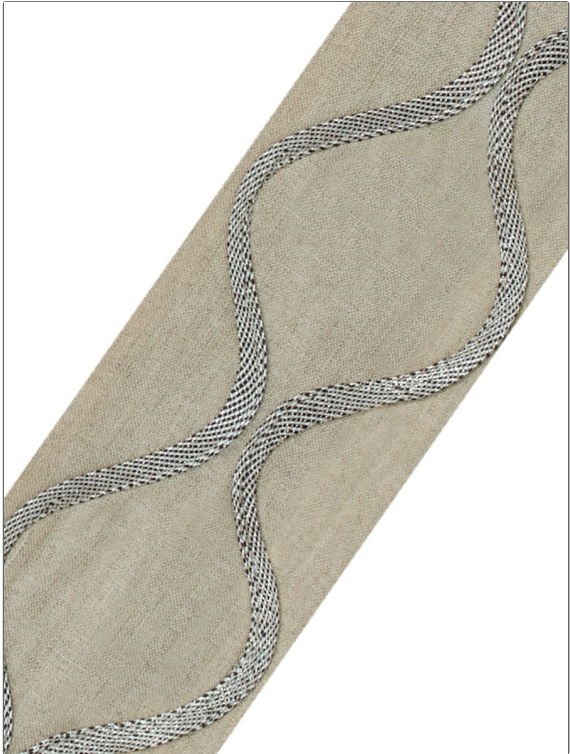

Trimming Product Details

PATTERN Ogee Applique
COLOR Natural

BRAND Stroheim
APPLICATION Trimming

USES Bedding, Window, Accessories, Furniture
CATEGORIES Braids / Borders / Tape

BOOK Leading Edge Trimmings Collection Leading Edge Reflections
COLORS Linen, Metallic

WIDTH	VERTICAL REPEAT	HORIZONTAL REPEAT	CONTENT
4.25 in (10.80 cm)	5.00 in (12.70 cm)	0.00 in (0.00 cm)	70% Linen, 20% Viscose, 5% Lurex, 5% Cotton
PRODUCT NUMBER	DATE BOOKED	COUNTRY	
8894302	11/2015	India	

ADDITIONAL PRODUCT NOTES

Exclusive Pattern, Border / Braid / Tape, Embroidered Textiles Are Not, Guaranteed For Precise Color, Matching And Colorfastness., Color Placement Of Embroidery, May Vary. All Measurements, Quoted For Repeats Are, Approximate., Width: 4.25 In