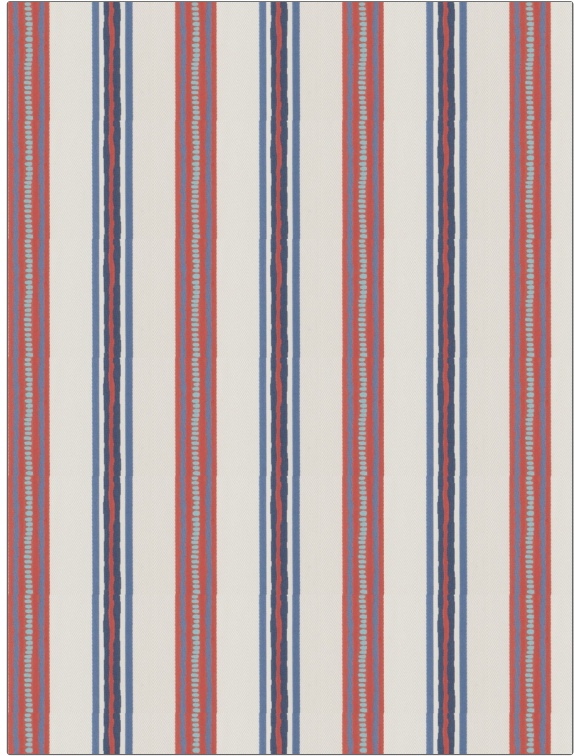

Fabric Product Details

PATTERN Colloseum
COLOR Persimmon

BRAND
Stroheim

APPLICATION
Fabric

USES
Upholstery

CATEGORIES
Wovens

COLORS
Blue, Coral / Peach, Red, White

DESIGN TYPES
Stripes

SCALE
Medium

RAILROADED
Railroaded

WIDTH 53.00 in (134.62 cm)	FINISH Soil & Stain Repellent Finish	VERTICAL REPEAT 4.50 in (11.43 cm)	HORIZONTAL REPEAT 8.00 in (20.32 cm)
CONTENT 83% Rayon, 17% Polyester	BACKING 100% Acrylic Backing	FIRE CODES UFAC Class I / NFPA 260	DOUBLE RUBS Exceeds 63,000 Double Rubs (Wyzenbeek Method)
PRODUCT NUMBER 8956302	COUNTRY USA	CLEANING CODES W	