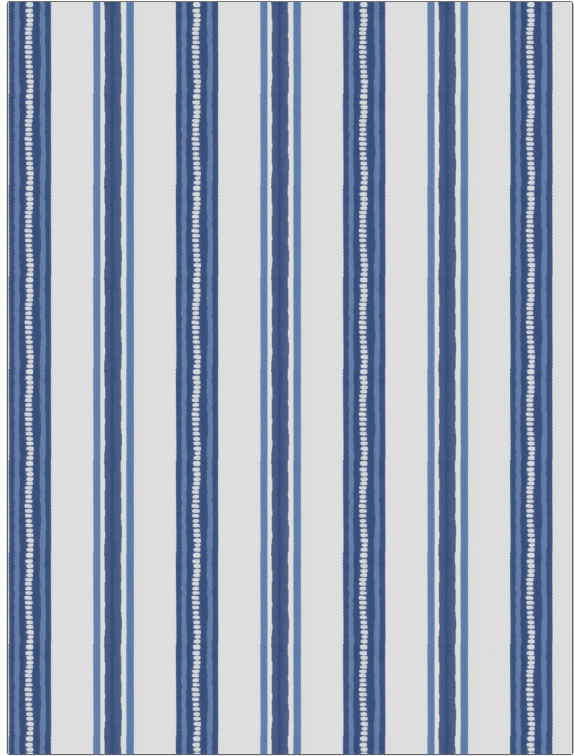

Fabric Product Details

PATTERN Colloseum
COLOR Blue

BRAND Stroheim
APPLICATION Fabric

USES Upholstery
CATEGORIES Wovens

COLORS Blue, Light Blue, White
DESIGN TYPES Stripes

SCALE Medium
RAILROADED Railroaded

WIDTH 53.00 in (134.62 cm)	FINISH Soil & Stain Repellent Finish	VERTICAL REPEAT 4.50 in (11.43 cm)	HORIZONTAL REPEAT 8.00 in (20.32 cm)
CONTENT 83% Rayon, 17% Polyester	BACKING 100% Acrylic Backing	FIRE CODES UFAC Class I / NFPA 260	DOUBLE RUBS Exceeds 63,000 Double Rubs (Wyzenbeek Method)
PRODUCT NUMBER 8956303	COUNTRY USA	CLEANING CODES W	