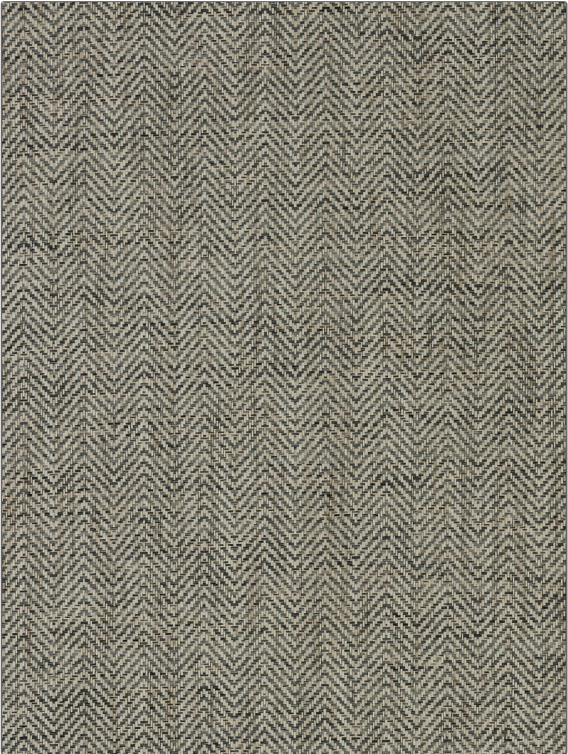

Wallcovering Product Details

PATTERN Kami Ori-WP
COLOR 501

BRAND Stroheim
APPLICATION Wallcovering

CATEGORIES Grasscloths, Textures, ASTM-E84, Handcrafted / Handmade, Wovens
COLORS Grey, Linen

DESIGN TYPES Texture Plain

WIDTH 36.00 in (91.44 cm)	VERTICAL REPEAT 0.00 in (0.00 cm)	HORIZONTAL REPEAT 0.00 in (0.00 cm)	CONTENT Face: 100% Paper, Backing: 100% Paper
BACKING Strippable, Pretrimmed, 100% Paper Backing	FIRE CODES Passes ASTM-E84	PRODUCT NUMBER 9369301	COUNTRY Japan