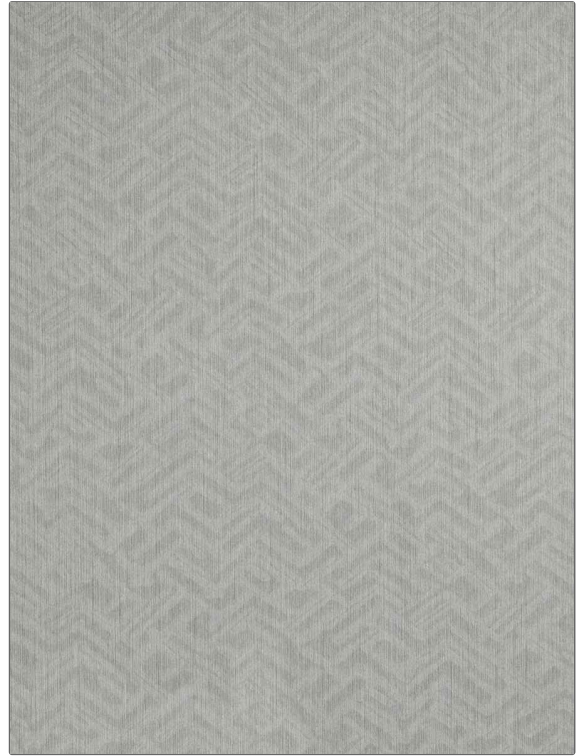

Wallcovering Product Details

PATTERN 75198W Balfour
COLOR Paloma 04

BRAND

Stroheim

APPLICATION

Wallcovering

CATEGORIES

Wallpaper, String / Textile

COLORS

Grey

DESIGN TYPES

**Global / Ethnic, Texture
Raised**

SCALE

Medium

WIDTH

31.00 in (78.74 cm)

VERTICAL REPEAT

12.50 in (31.75 cm)

HORIZONTAL REPEAT

16.00 in (40.64 cm)

CONTENT

**Face: 50% Virgin Wool,
50% Acrylic, Backing: 100%
Nonwoven**

BACKING

Strippable, Pretrimmed