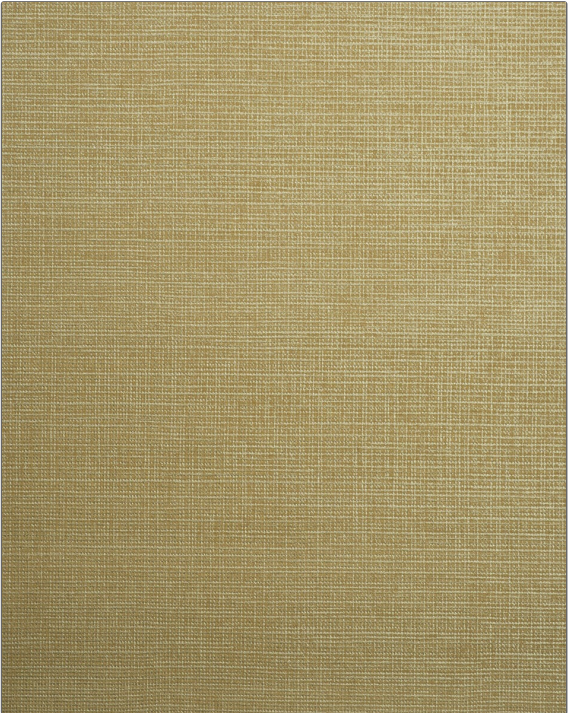

# Wallcovering Product Details

**PATTERN** 75203W Natura  
**COLOR** Toffe 07

<b>BRAND</b>	<b>APPLICATION</b>
Stroheim	Wallcovering
<b>CATEGORIES</b>	<b>BOOK</b>
Non - Woven, Textures, Prints	Atelier Wallcoverings Ring Set
<b>COLORS</b>	<b>DESIGN TYPES</b>
Metallic, Gold	Texture Printed

<b>WIDTH</b>	<b>VERTICAL REPEAT</b>	<b>HORIZONTAL REPEAT</b>	<b>CONTENT</b>
54.00 in (137.16 cm)	0.00 in (0.00 cm)	0.00 in (0.00 cm)	70% Wood Pulp, 30% Polyester
<b>BACKING</b>	<b>FIRE CODES</b>	<b>PRODUCT NUMBER</b>	<b>DATE BOOKED</b>
Pretrimmed	Passes ASTM-E84, Ce Mark Certified	9877407	03/2019
<b>COUNTRY</b>			
Netherlands			

**ADDITIONAL PRODUCT NOTES**  
 Pretrimmed, Paste The Wall, Ce Mark Certified, Random Match, Nonwoven Paper, Peelable, Unpasted