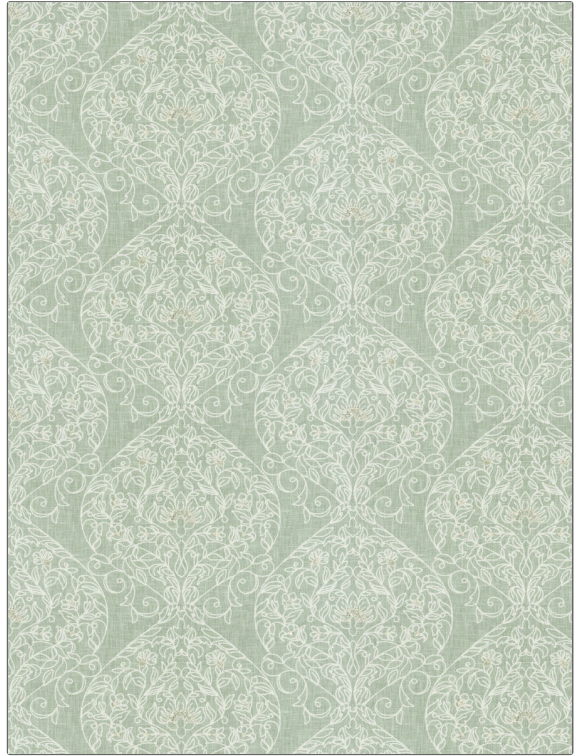

Fabric Product Details

PATTERN 04812
COLOR 02

BRAND

Trend

APPLICATION

Fabric

USES

Bedding, Drapery

CATEGORIES

Crewels / Embroideries

COLORS

Metallic, Aqua / Teal

DESIGN TYPES

Embroidery, Medallion, Damask

SCALE

Large

RAILROADED

Not Railroaded

WIDTH

50.00 in (127.00 cm)

VERTICAL REPEAT

9.00 in (22.86 cm)

HORIZONTAL REPEAT

16.50 in (41.91 cm)