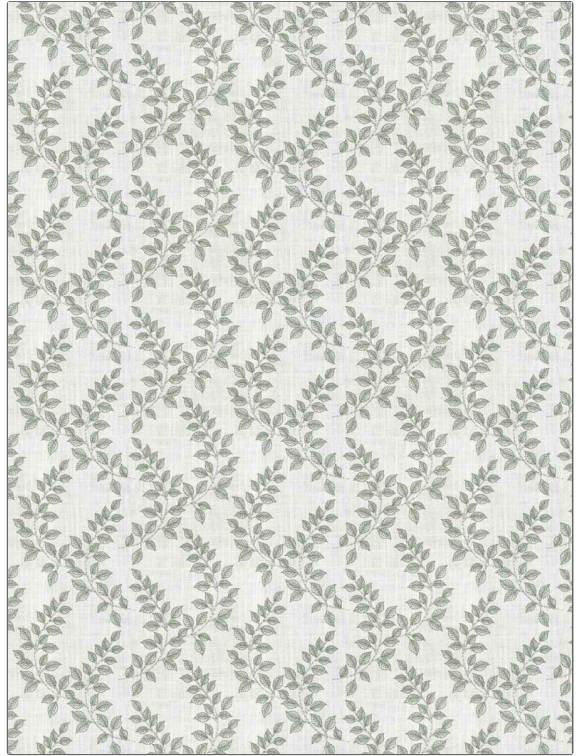

Fabric Product Details

PATTERN 05395
COLOR Sage

BRAND

Trend

USES

Bedding, Drapery

BOOK

Lifestyles By Color Vol. XI(3 Books) Mist / Blue

DESIGN TYPES

Embroidery, Leaves

RAILROADED

Not Railroaded

APPLICATION

Fabric

CATEGORIES

Crewels / Embroideries

COLORS

Light Green

SCALE

Small

WIDTH

51.00 in (129.54 cm)

VERTICAL REPEAT

6.38 in (16.21 cm)

HORIZONTAL REPEAT

10.25 in (26.04 cm)

CONTENT

Embroidery: 100% Polyester, Base: 70% Polyester, 30% Cotton

BACKING

PRODUCT NUMBER

1458303

DATE BOOKED