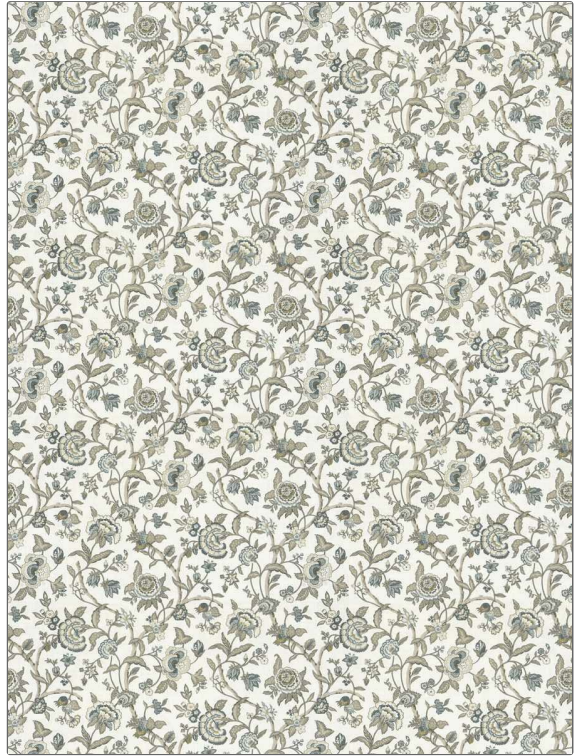

# Fabric Product Details

**PATTERN** 05418  
**COLOR** Smoke

**BRAND**

**Trend**

**USES**

**Bedding, Drapery,  
Multipurpose**

**BOOK**

**Lifestyles By Color Vol.  
XI(3 Books) Linen / Harvest**

**DESIGN TYPES**

**Floral, Print Pattern**

**RAILROADED**

**Not Railroaded**

**APPLICATION**

**Fabric**

**CATEGORIES**

**Prints**

**COLORS**

**Grey, Aqua / Teal**

**SCALE**

**Medium**

**WIDTH**

**54.00 in (137.16 cm)**

**VERTICAL REPEAT**

**18.00 in (45.72 cm)**

**HORIZONTAL REPEAT**

**27.00 in (68.58 cm)**

**CONTENT**

**100% Cotton**

**BACKING**

**FIRE CODES**

**UFAC Class I**

**DOUBLE RUBS**