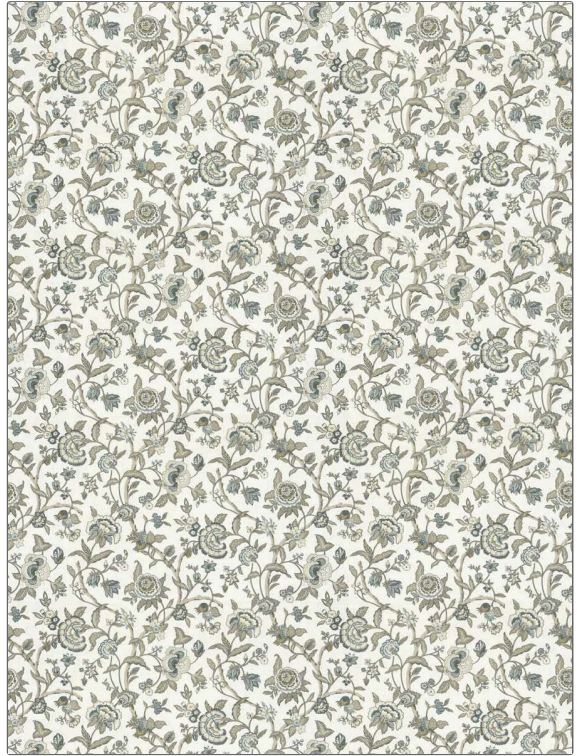

Fabric Product Details

PATTERN 05418
COLOR 01

BRAND

Trend

APPLICATION

Fabric

USES

**Bedding, Drapery,
Multipurpose**

CATEGORIES

Prints

COLORS

Grey, Aqua / Teal

DESIGN TYPES

Floral, Print Pattern

SCALE

Medium

RAILOADED

Not Railroaded

WIDTH

54.00 in (137.16 cm)

VERTICAL REPEAT

18.00 in (45.72 cm)

HORIZONTAL REPEAT

27.00 in (68.58 cm)