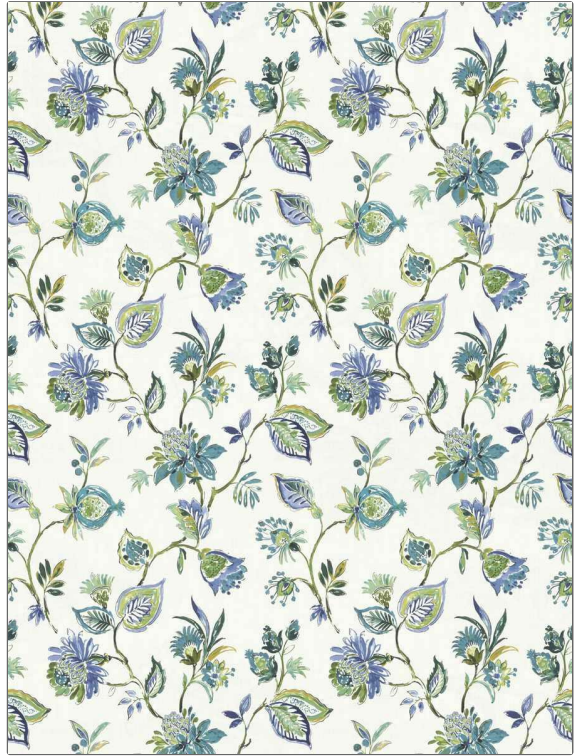

Fabric Product Details

PATTERN 05416
COLOR 01

BRAND

Trend

USES

**Bedding, Drapery,
Multipurpose**

COLORS

Blue

SCALE

Large

APPLICATION

Fabric

CATEGORIES

Prints

DESIGN TYPES

Floral, Print Pattern

RAILOADED

Not Railroaded

WIDTH

54.00 in (137.16 cm)

VERTICAL REPEAT

27.00 in (68.58 cm)

HORIZONTAL REPEAT

27.00 in (68.58 cm)