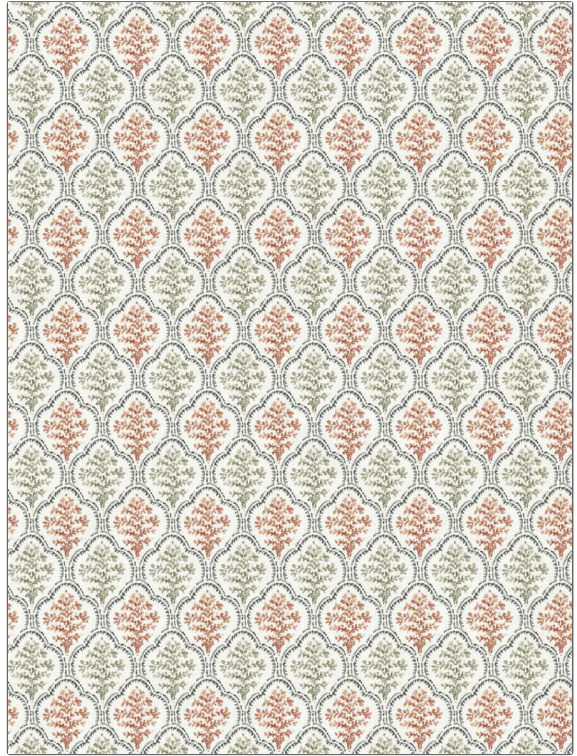

Fabric Product Details

PATTERN 05415
COLOR Coral

BRAND

Trend

USES

**Bedding, Drapery,
Multipurpose**

BOOK

**Lifestyles By Color Vol.
XI(3 Books) Linen / Harvest**

DESIGN TYPES

**Leaves, Print Pattern,
Bargello**

RAILOADED

Not Railroaded

APPLICATION

Fabric

CATEGORIES

Prints

COLORS

Coral / Peach

SCALE

Small

WIDTH

54.00 in (137.16 cm)

VERTICAL REPEAT

4.50 in (11.43 cm)

HORIZONTAL REPEAT

3.38 in (8.59 cm)

CONTENT

100% Cotton

BACKING

FIRE CODES

UFAC Class I

DOUBLE RUBS